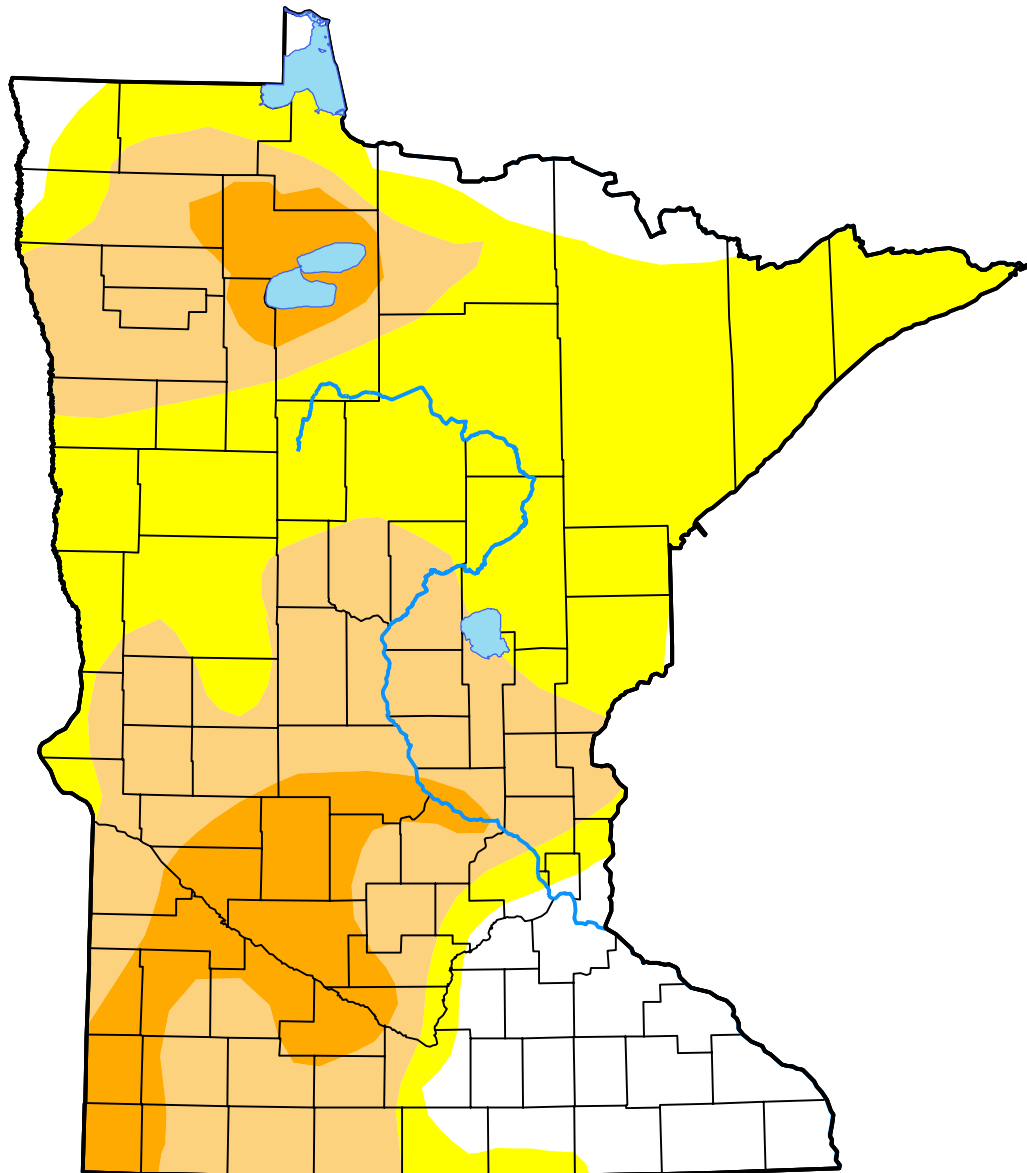

U.S. Drought Monitor

Minnesota

May 14, 2013
(Released Thursday, May. 16, 2013)
Valid 8 a.m. EDT

Intensity:

-  None
-  D0 Abnormally Dry
-  D1 Moderate Drought
-  D2 Severe Drought
-  D3 Extreme Drought
-  D4 Exceptional Drought

The Drought Monitor focuses on broad-scale conditions. Local conditions may vary. For more information on the Drought Monitor, go to <https://droughtmonitor.unl.edu/About.aspx>

Author:

Richard Tinker
CPC/NOAA/NWS/NCEP