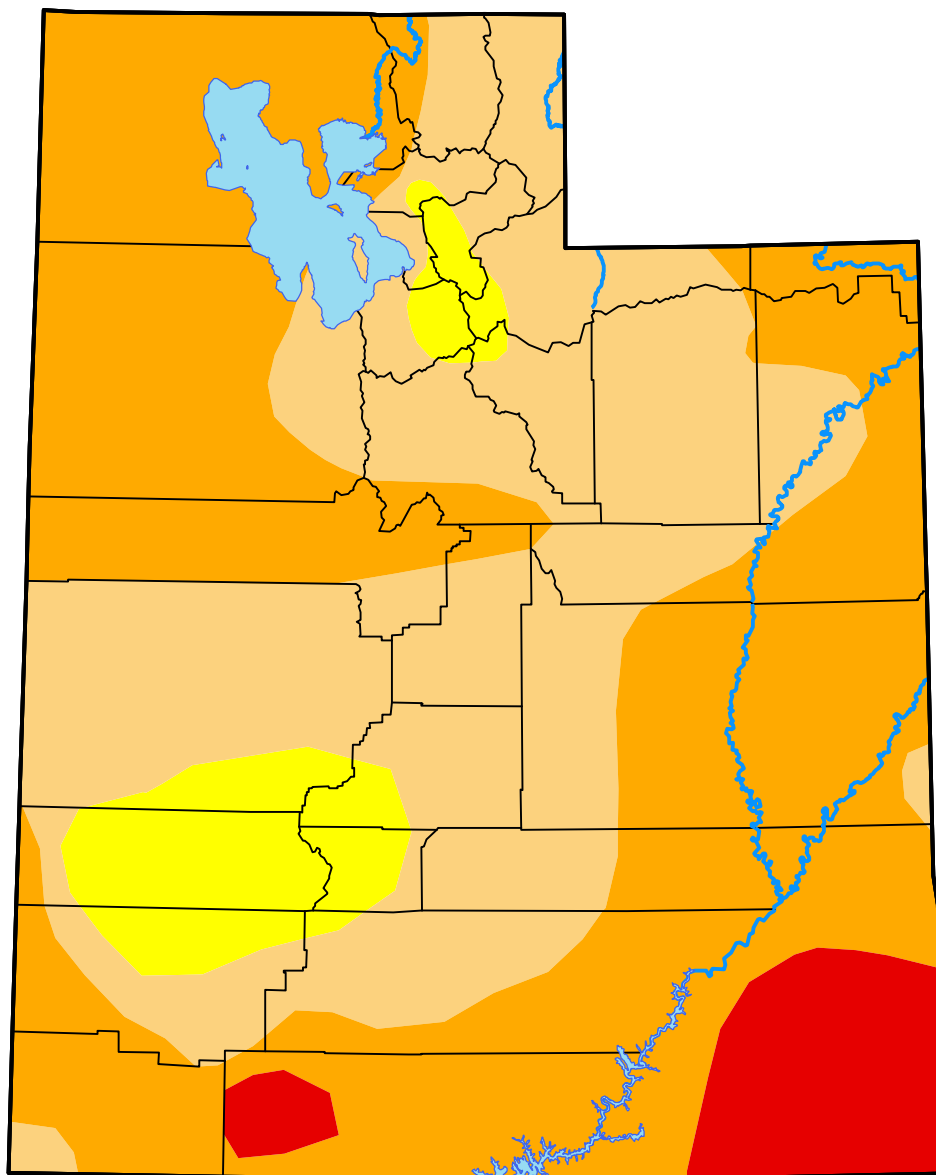

U.S. Drought Monitor

Utah

August 20, 2013
(Released Thursday, Aug. 22, 2013)
Valid 8 a.m. EDT

Intensity:

-  None
-  D0 Abnormally Dry
-  D1 Moderate Drought
-  D2 Severe Drought
-  D3 Extreme Drought
-  D4 Exceptional Drought

The Drought Monitor focuses on broad-scale conditions. Local conditions may vary. For more information on the Drought Monitor, go to <https://droughtmonitor.unl.edu/About.aspx>

Author:

Michael Brewer
NCEI/NOAA