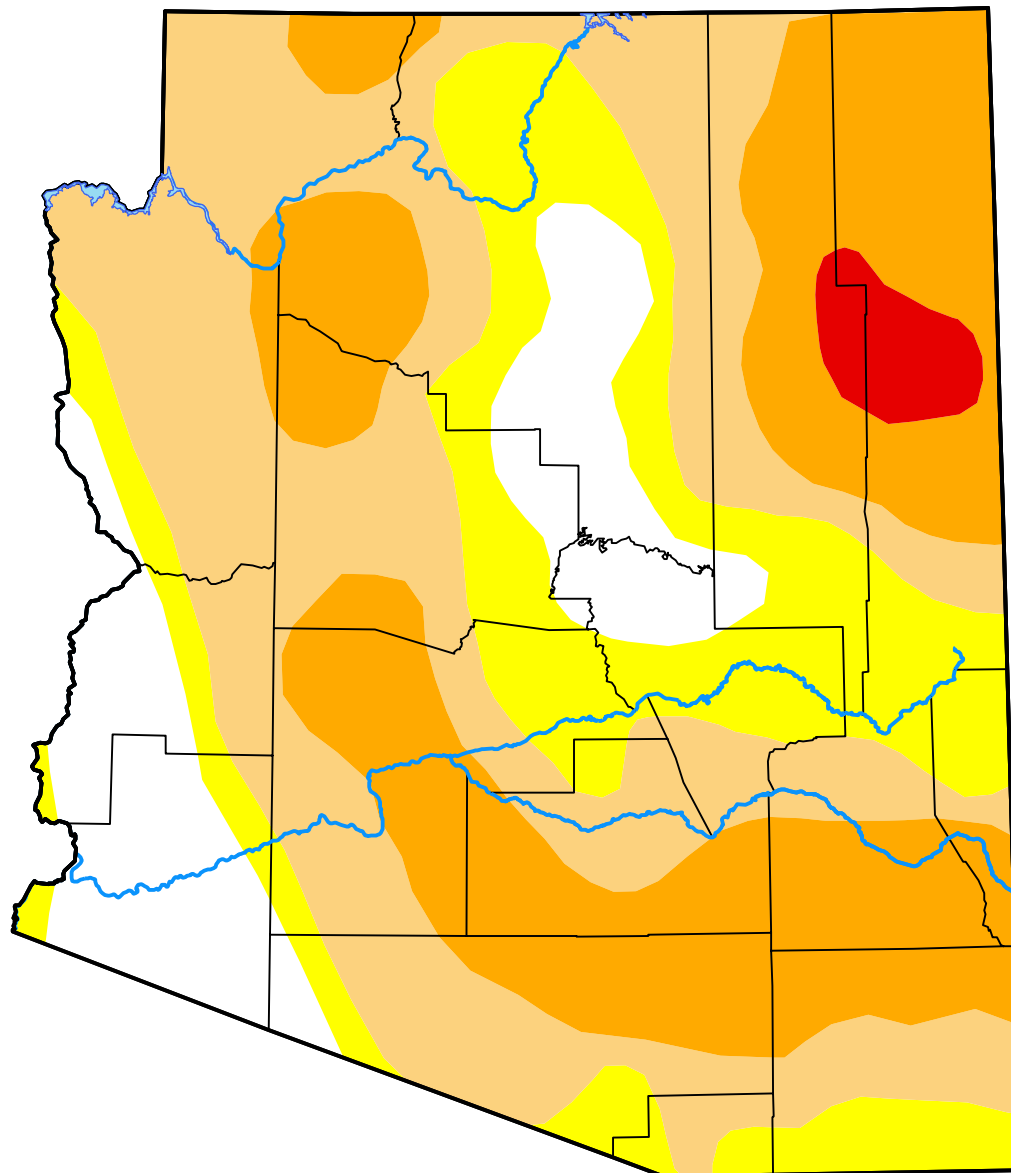

U.S. Drought Monitor

Arizona

September 17, 2013
(Released Thursday, Sep. 19, 2013)
Valid 8 a.m. EDT

Intensity:

-  None
-  D0 Abnormally Dry
-  D1 Moderate Drought
-  D2 Severe Drought
-  D3 Extreme Drought
-  D4 Exceptional Drought

The Drought Monitor focuses on broad-scale conditions. Local conditions may vary. For more information on the Drought Monitor, go to <https://droughtmonitor.unl.edu/About.aspx>

Author:

David Miskus
NOAA/NWS/NCEP/CPC