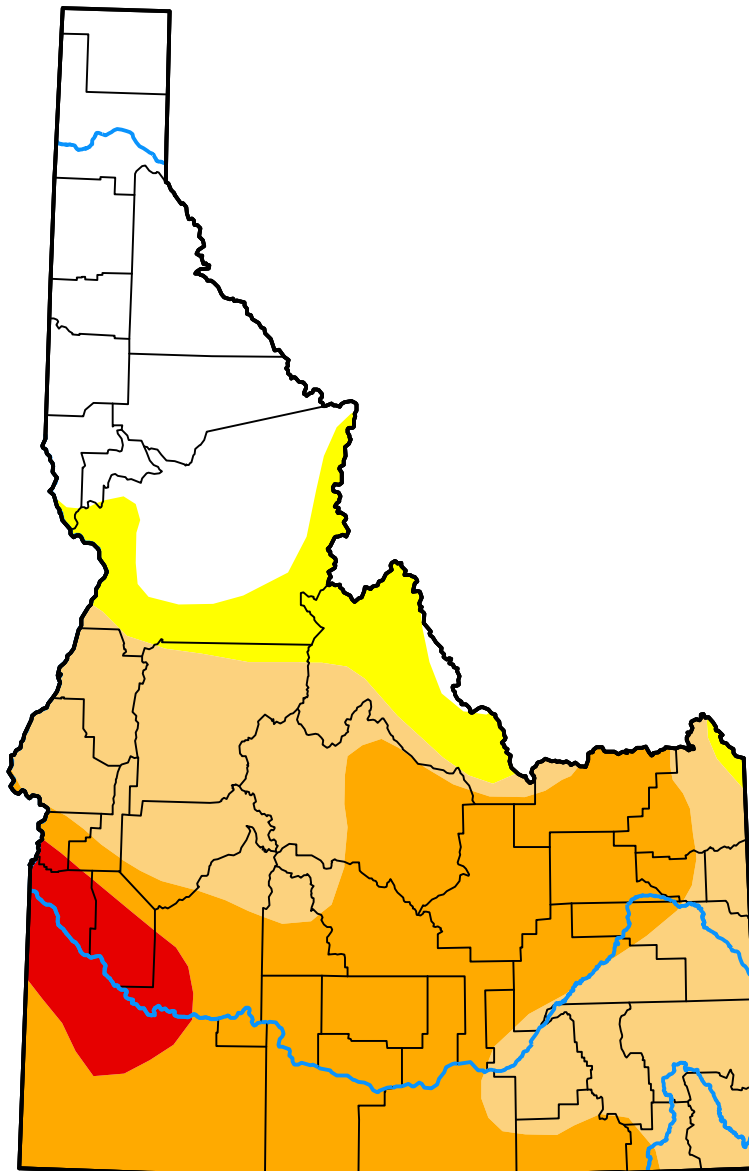

U.S. Drought Monitor Idaho

October 8, 2013
(Released Thursday, Oct. 10, 2013)
Valid 8 a.m. EDT

Intensity:

-  None
-  D0 Abnormally Dry
-  D1 Moderate Drought
-  D2 Severe Drought
-  D3 Extreme Drought
-  D4 Exceptional Drought

The Drought Monitor focuses on broad-scale conditions. Local conditions may vary. For more information on the Drought Monitor, go to <https://droughtmonitor.unl.edu/About.aspx>

Author:

Richard Tinker
CPC/NOAA/NWS/NCEP