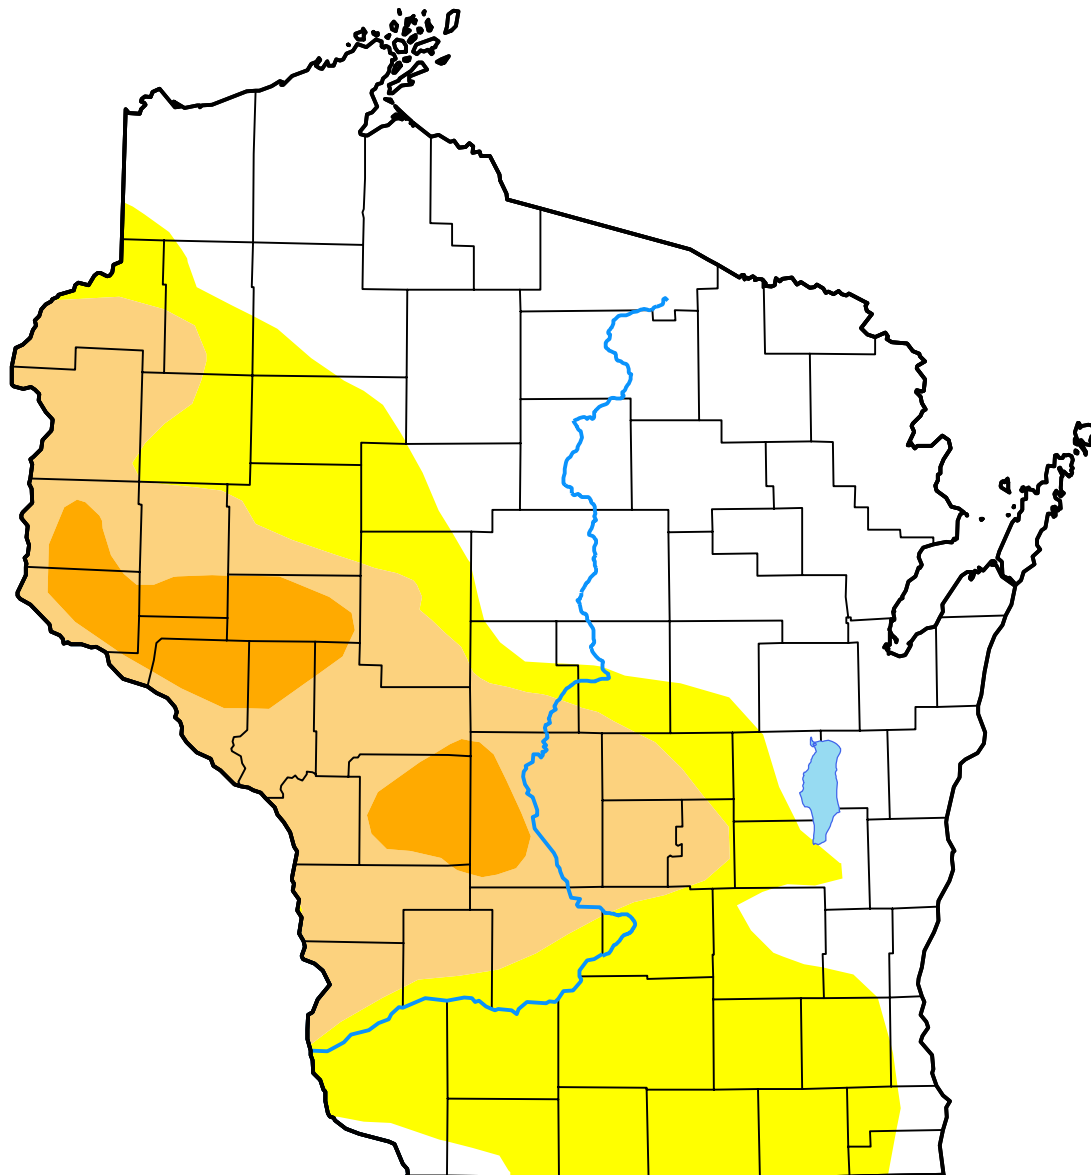

U.S. Drought Monitor

Wisconsin

October 22, 2013
(Released Thursday, Oct. 24, 2013)
Valid 8 a.m. EDT

Intensity:

-  None
-  D0 Abnormally Dry
-  D1 Moderate Drought
-  D2 Severe Drought
-  D3 Extreme Drought
-  D4 Exceptional Drought

The Drought Monitor focuses on broad-scale conditions. Local conditions may vary. For more information on the Drought Monitor, go to <https://droughtmonitor.unl.edu/About.aspx>

Author:

Brian Fuchs
National Drought Mitigation Center