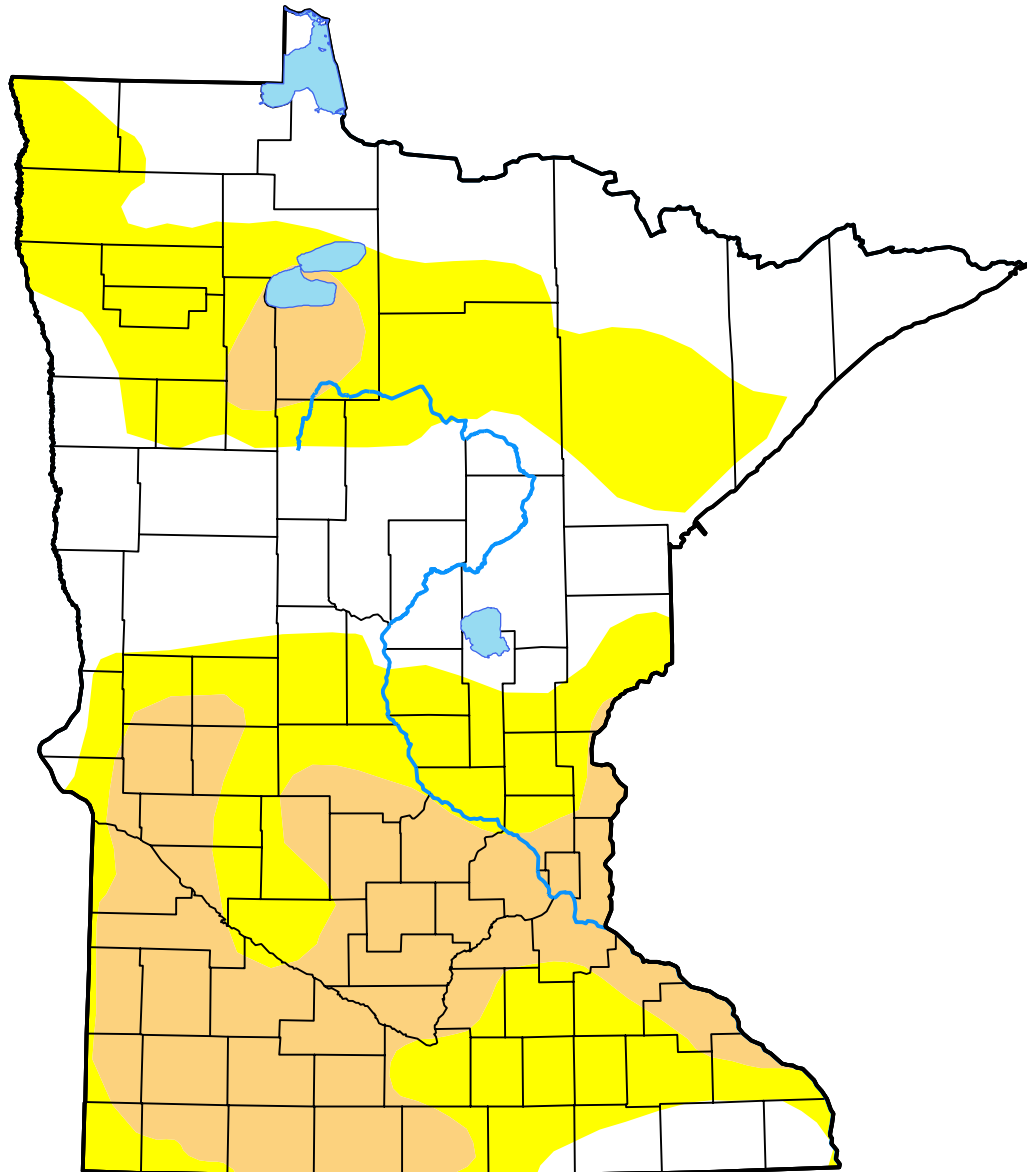

# U.S. Drought Monitor Minnesota

**November 26, 2013**  
(Released Wednesday, Nov. 27, 2013)  
Valid 7 a.m. EST

### Intensity:

-  None
-  D0 Abnormally Dry
-  D1 Moderate Drought
-  D2 Severe Drought
-  D3 Extreme Drought
-  D4 Exceptional Drought

*The Drought Monitor focuses on broad-scale conditions. Local conditions may vary. For more information on the Drought Monitor, go to <https://droughtmonitor.unl.edu/About.aspx>*