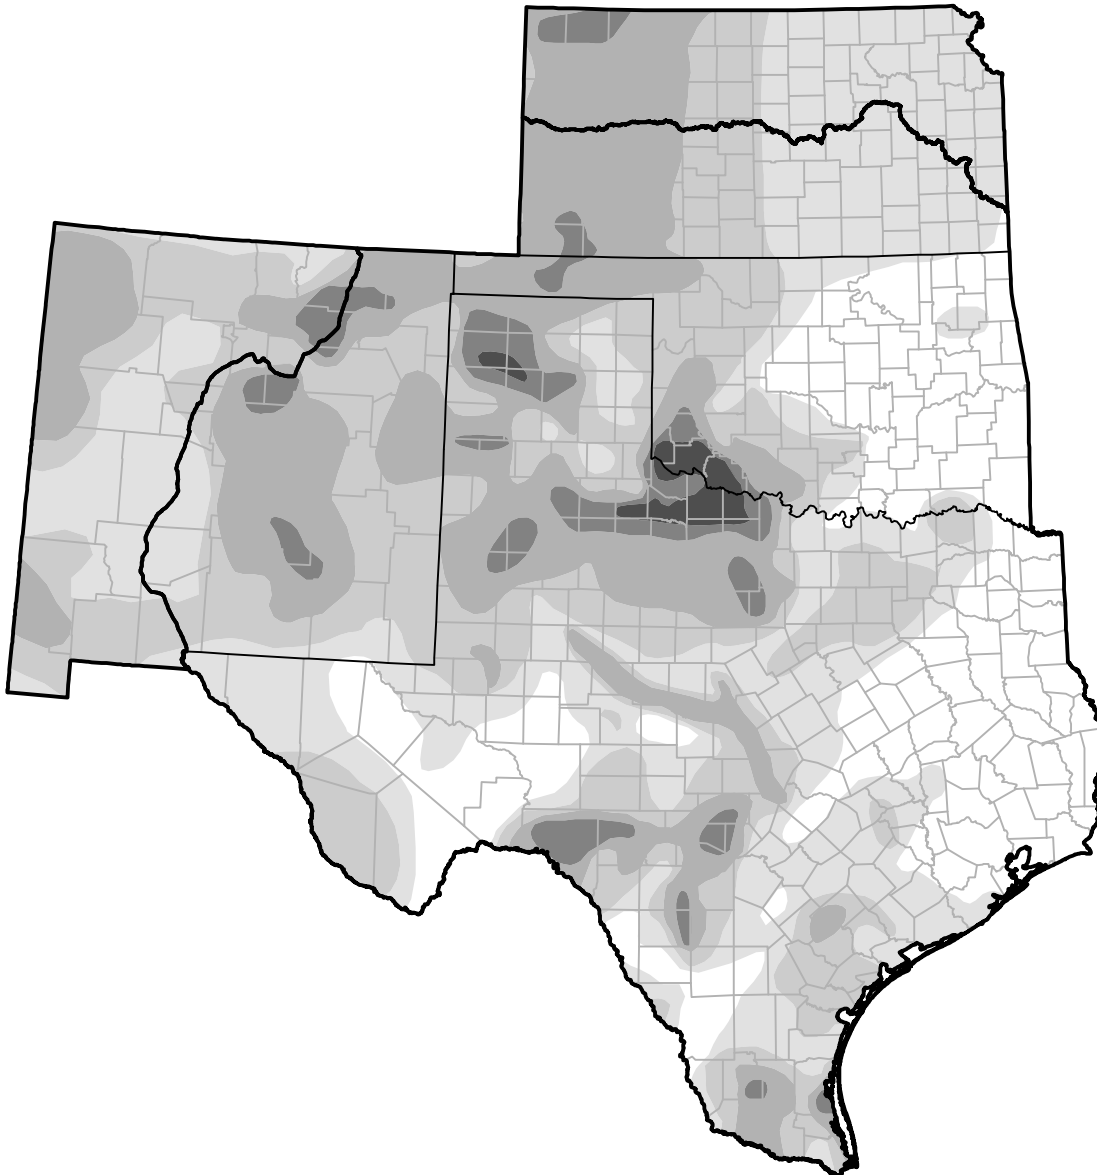

U.S. Drought Monitor

Southern Plains RDEWS

December 17, 2013
(Released Thursday, Dec. 19, 2013)
Valid 7 a.m. EST

Intensity:

-  None
-  D0 Abnormally Dry
-  D1 Moderate Drought
-  D2 Severe Drought
-  D3 Extreme Drought
-  D4 Exceptional Drought

The Drought Monitor focuses on broad-scale conditions. Local conditions may vary. For more information on the Drought Monitor, go to <https://droughtmonitor.unl.edu/About.aspx>

Author:

Mark Svoboda
National Drought Mitigation Center