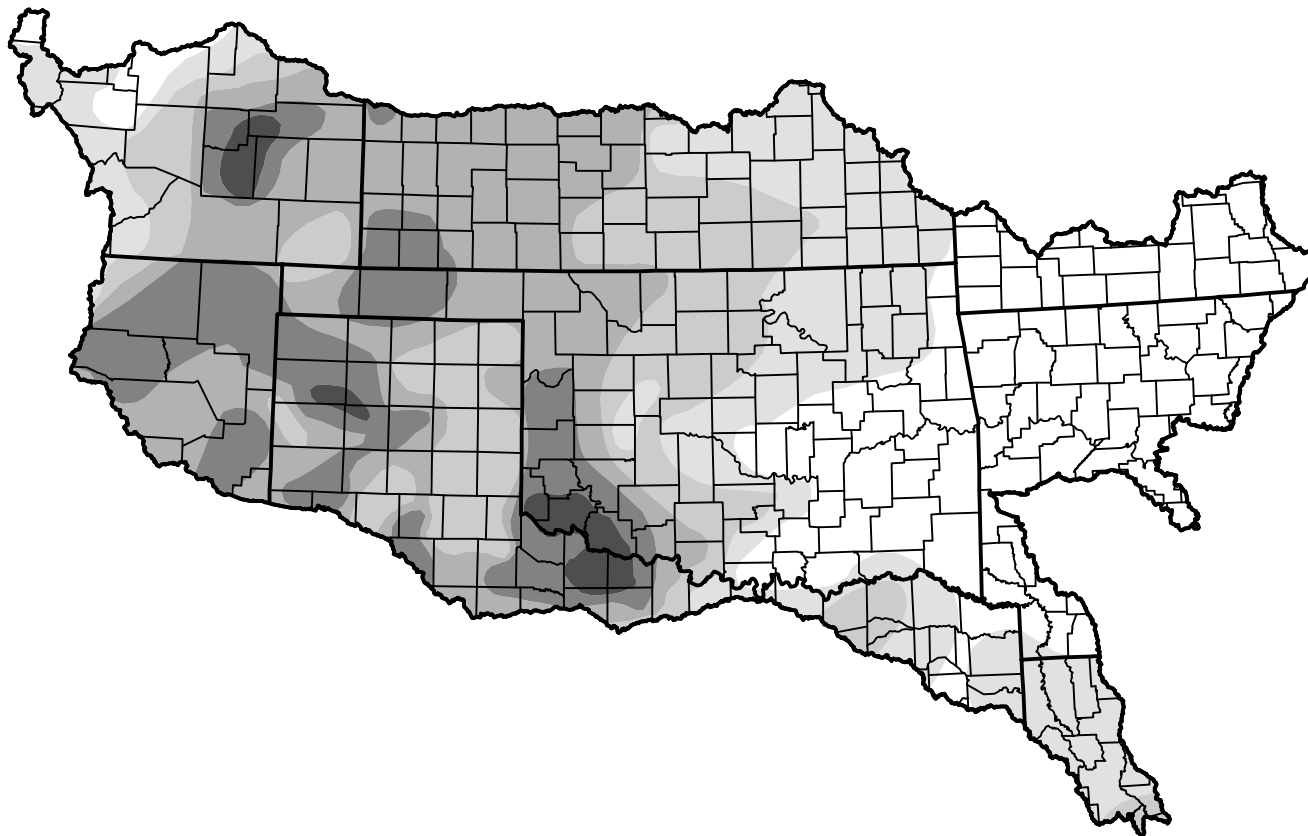

Arkansas-White-Red Watershed

Intensity:

-  None
-  D0 Abnormally Dry
-  D1 Moderate Drought
-  D2 Severe Drought
-  D3 Extreme Drought
-  D4 Exceptional Drought

The Drought Monitor focuses on broad-scale conditions. Local conditions may vary. For more information on the Drought Monitor, go to <https://droughtmonitor.unl.edu/About.aspx>

Author:

Anthony Artusa
NOAA/NWS/NCEP/CPC