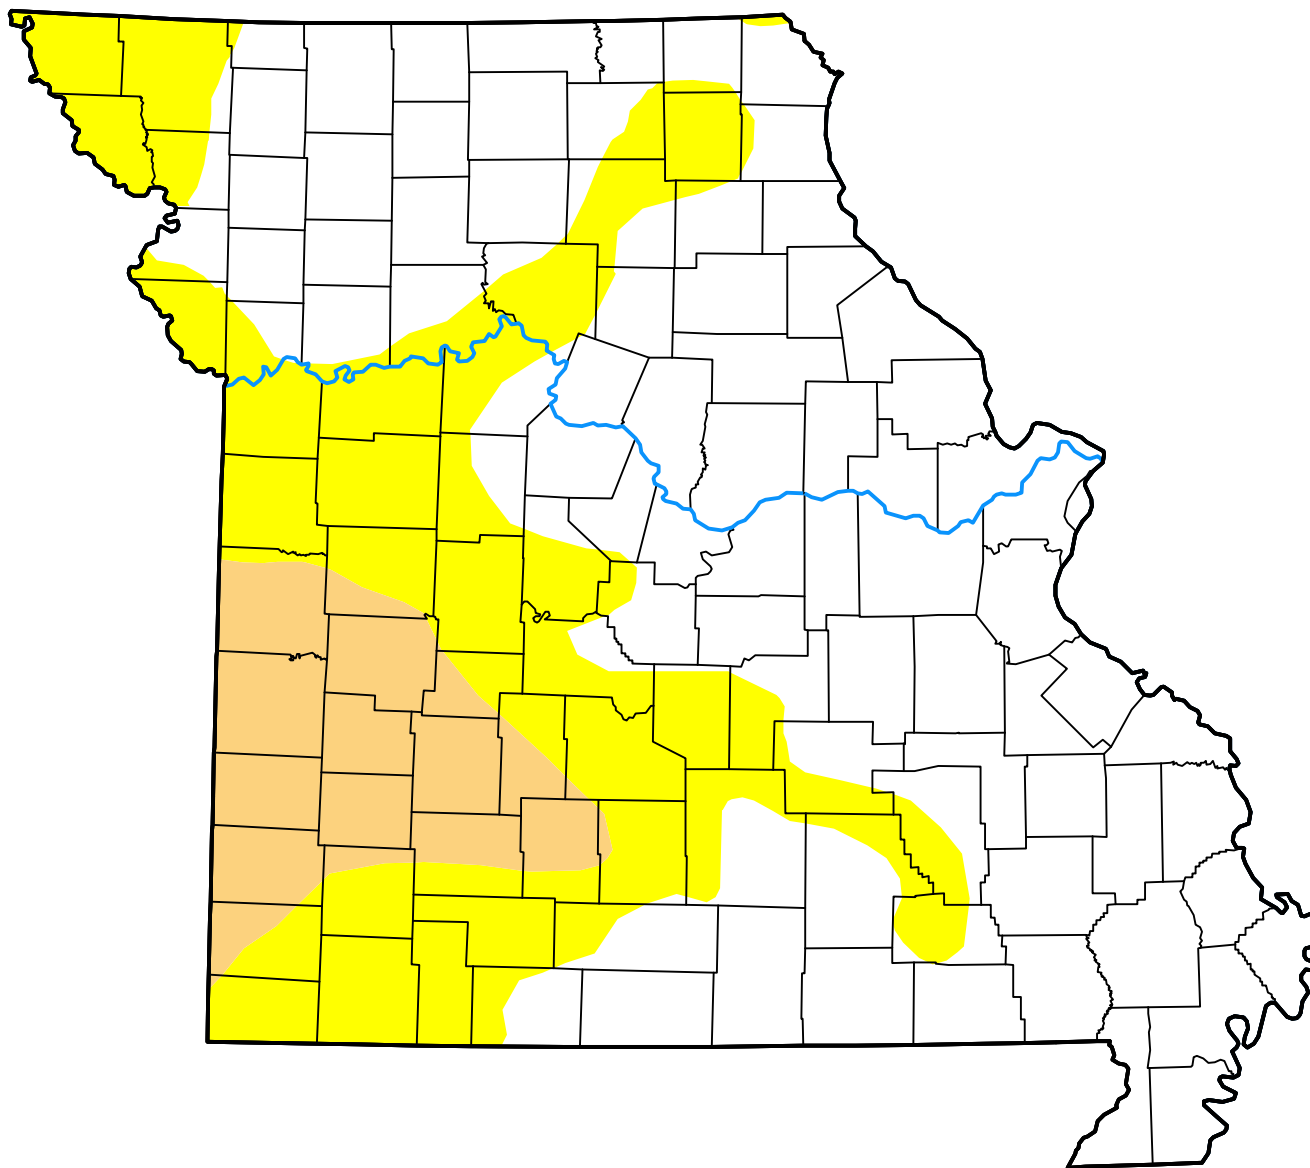

# U.S. Drought Monitor

# Missouri

**June 24, 2014**  
(Released Thursday, Jun. 26, 2014)  
Valid 8 a.m. EDT

### Intensity:

-  None
-  D0 Abnormally Dry
-  D1 Moderate Drought
-  D2 Severe Drought
-  D3 Extreme Drought
-  D4 Exceptional Drought

*The Drought Monitor focuses on broad-scale conditions. Local conditions may vary. For more information on the Drought Monitor, go to <https://droughtmonitor.unl.edu/About.aspx>*