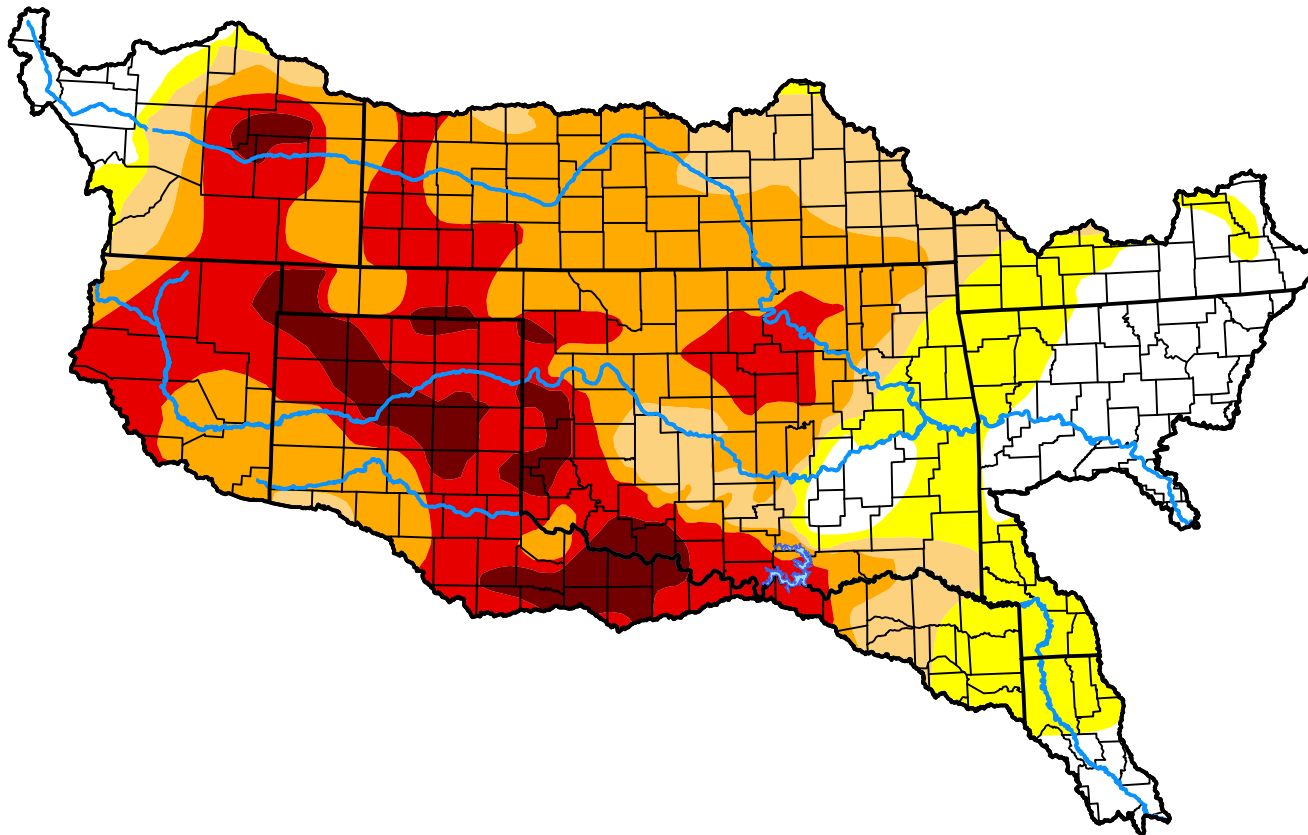

# Arkansas-White-Red Watershed

Intensity:

-  None
-  D0 Abnormally Dry
-  D1 Moderate Drought
-  D2 Severe Drought
-  D3 Extreme Drought
-  D4 Exceptional Drought

*The Drought Monitor focuses on broad-scale conditions. Local conditions may vary. For more information on the Drought Monitor, go to <https://droughtmonitor.unl.edu/About.aspx>*

Author:

Anthony Artusa  
NOAA/NWS/NCEP/CPC