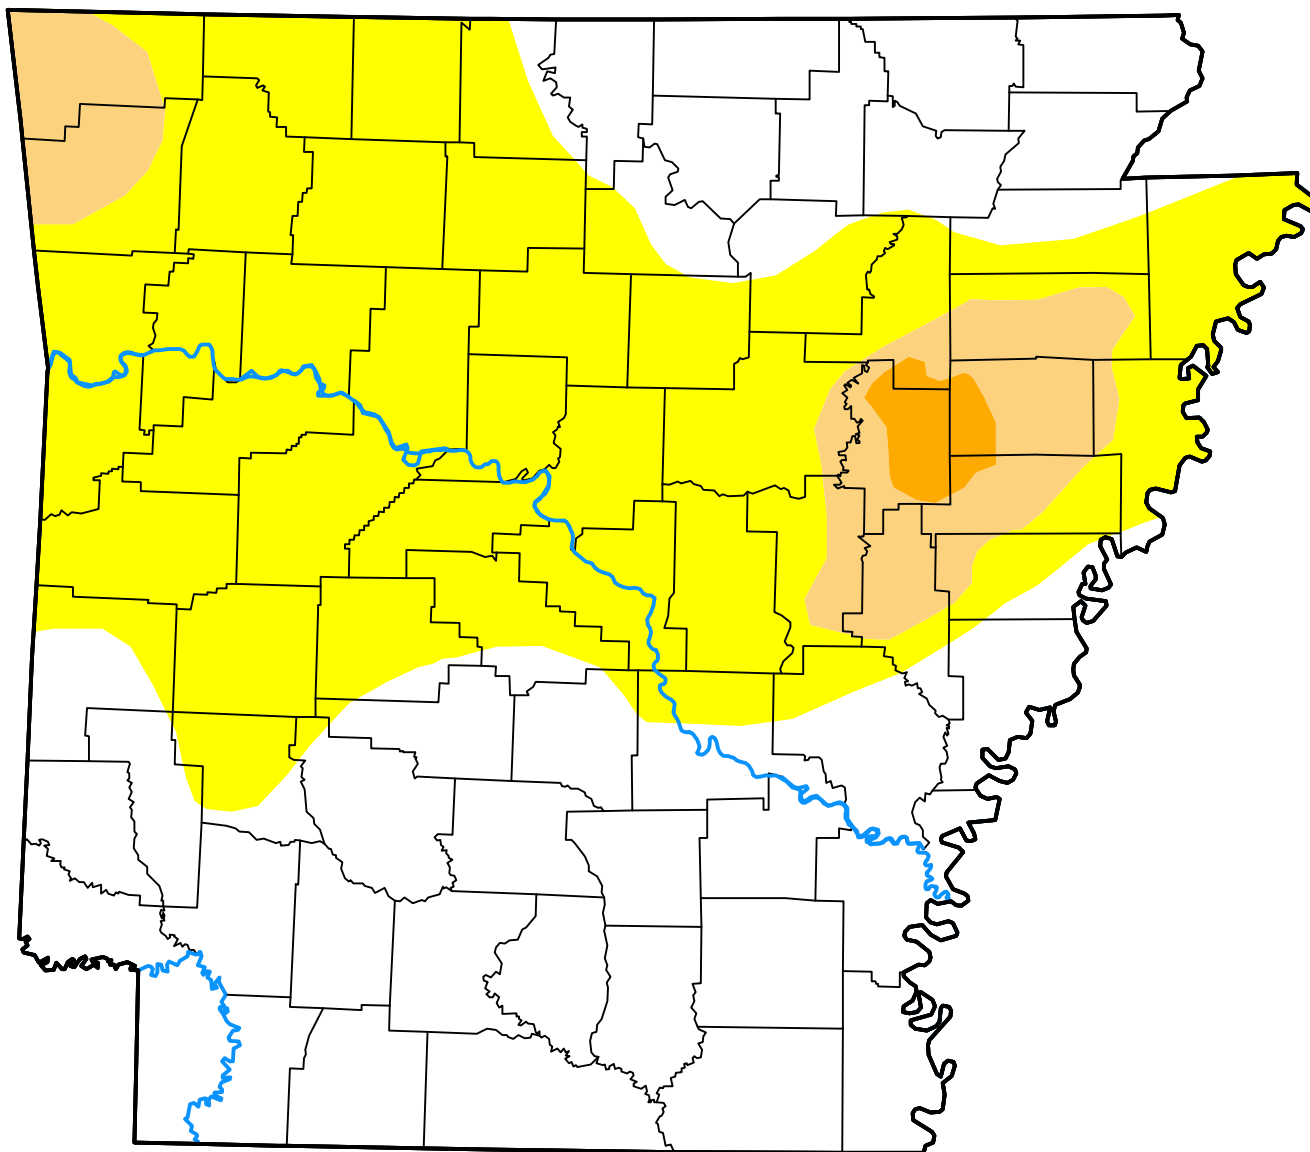

U.S. Drought Monitor Arkansas

March 10, 2015
(Released Thursday, Mar. 12, 2015)
Valid 8 a.m. EDT

Intensity:

-  None
-  D0 Abnormally Dry
-  D1 Moderate Drought
-  D2 Severe Drought
-  D3 Extreme Drought
-  D4 Exceptional Drought

The Drought Monitor focuses on broad-scale conditions. Local conditions may vary. For more information on the Drought Monitor, go to <https://droughtmonitor.unl.edu/About.aspx>

Author:

Matthew Rosencrans
CPC/NCEP/NWS/NOAA