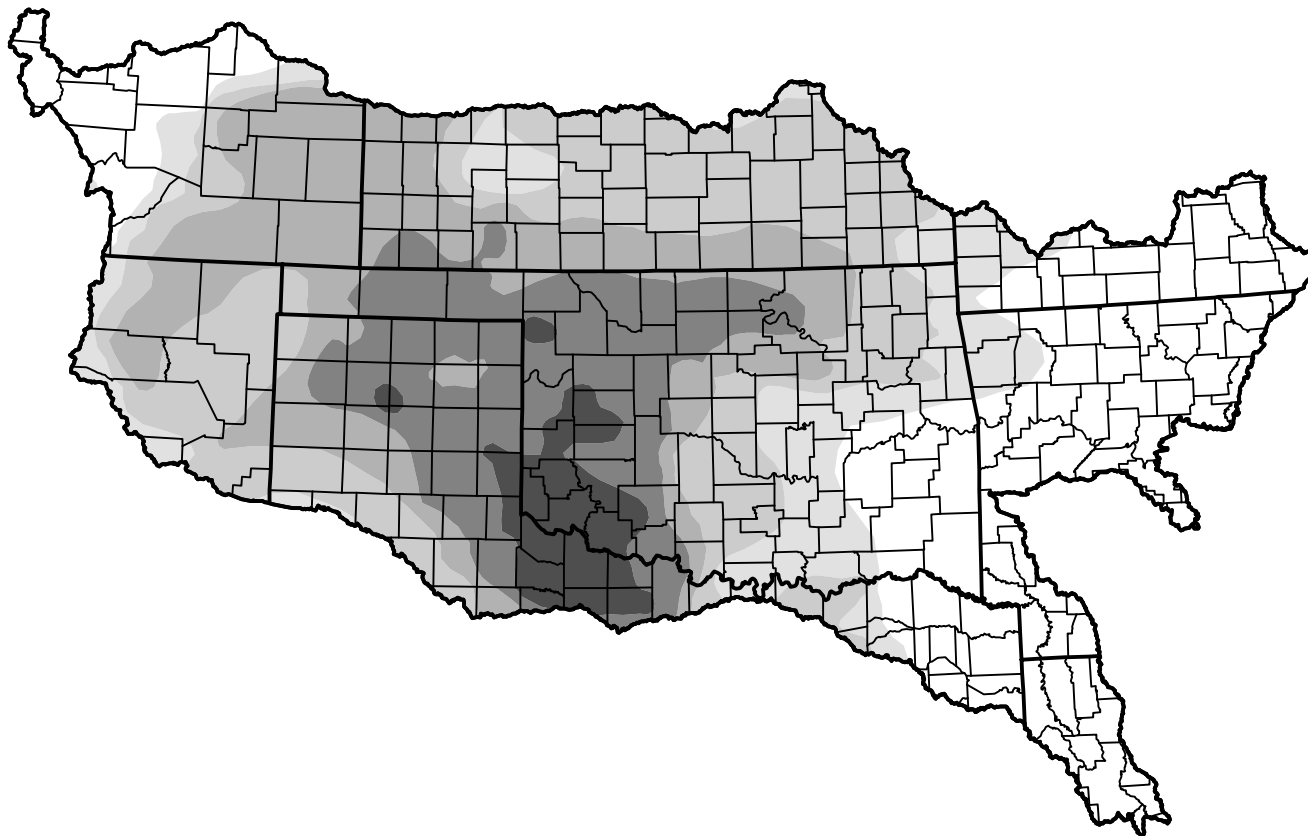

Arkansas-White-Red Watershed

Intensity:

-  None
-  D0 Abnormally Dry
-  D1 Moderate Drought
-  D2 Severe Drought
-  D3 Extreme Drought
-  D4 Exceptional Drought

The Drought Monitor focuses on broad-scale conditions. Local conditions may vary. For more information on the Drought Monitor, go to <https://droughtmonitor.unl.edu/About.aspx>