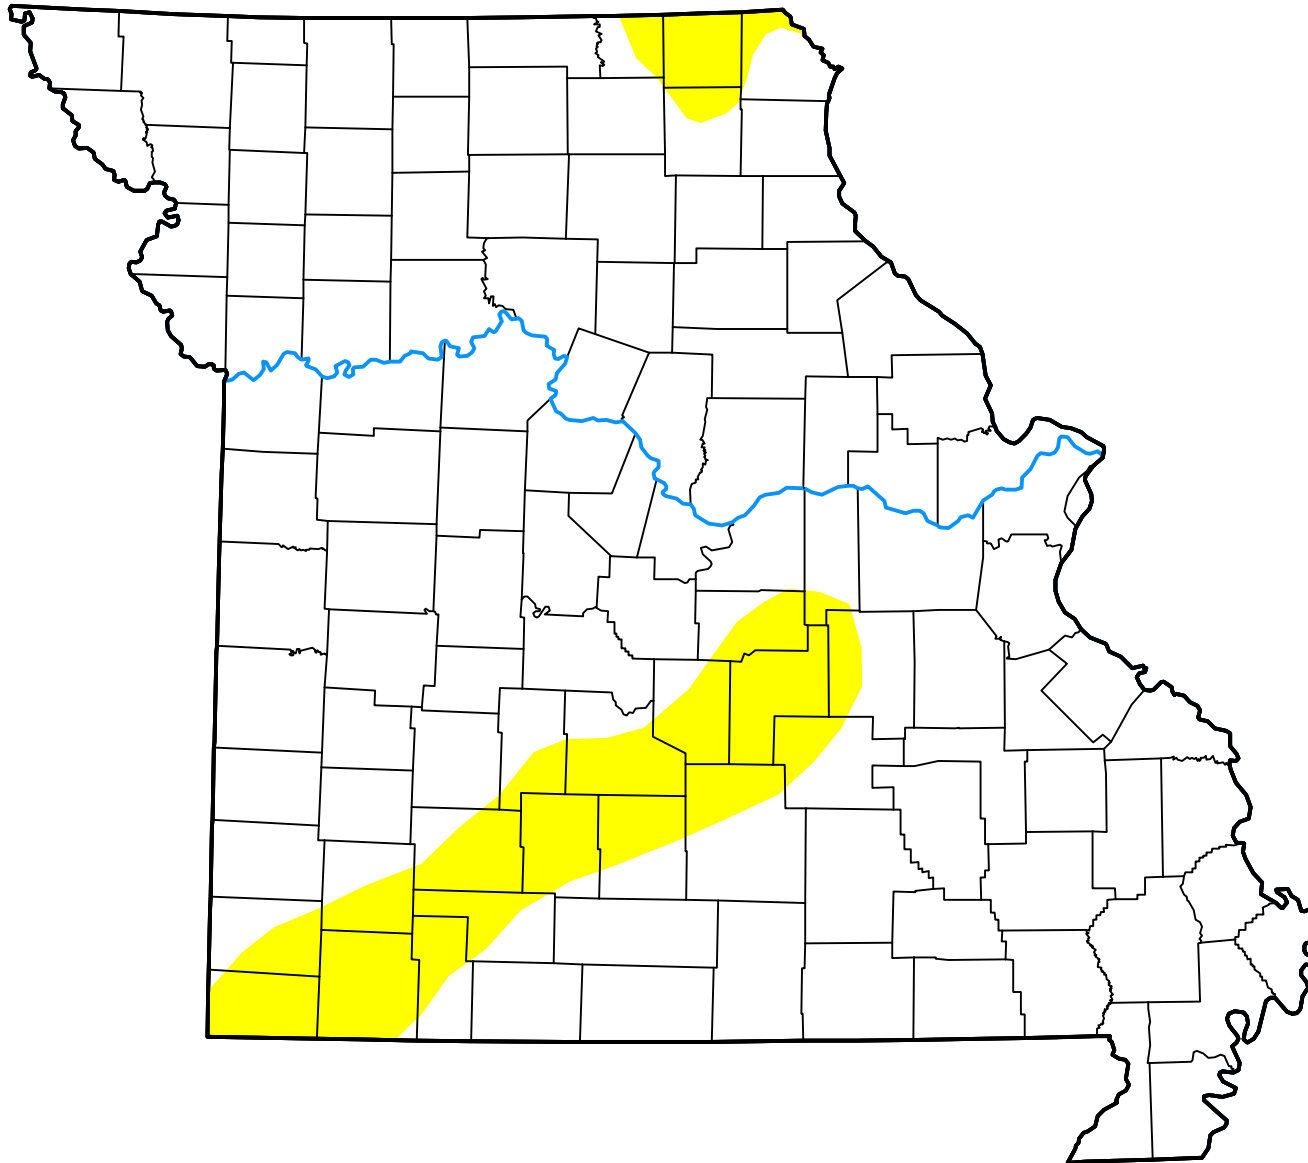

# U.S. Drought Monitor

# Missouri

May 19, 2015  
(Released Thursday, May. 21, 2015)  
Valid 8 a.m. EDT