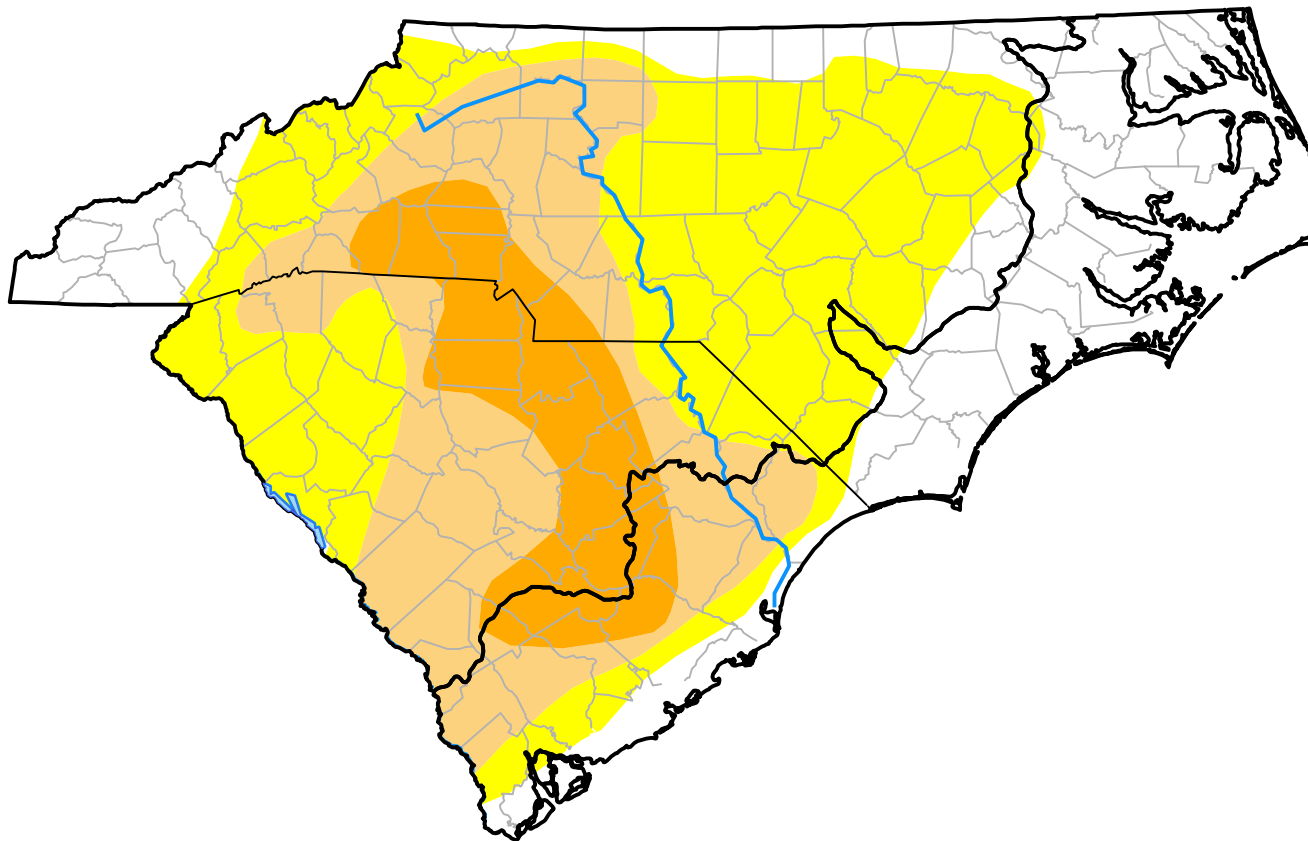

Carolinas RDEWS and Surrounding Areas

10:00 a.m. EDT

Intensity:

-  None
-  D0 Abnormally Dry
-  D1 Moderate Drought
-  D2 Severe Drought
-  D3 Extreme Drought
-  D4 Exceptional Drought

The Drought Monitor focuses on broad-scale conditions. Local conditions may vary. For more information on the Drought Monitor, go to <https://droughtmonitor.unl.edu/About.aspx>