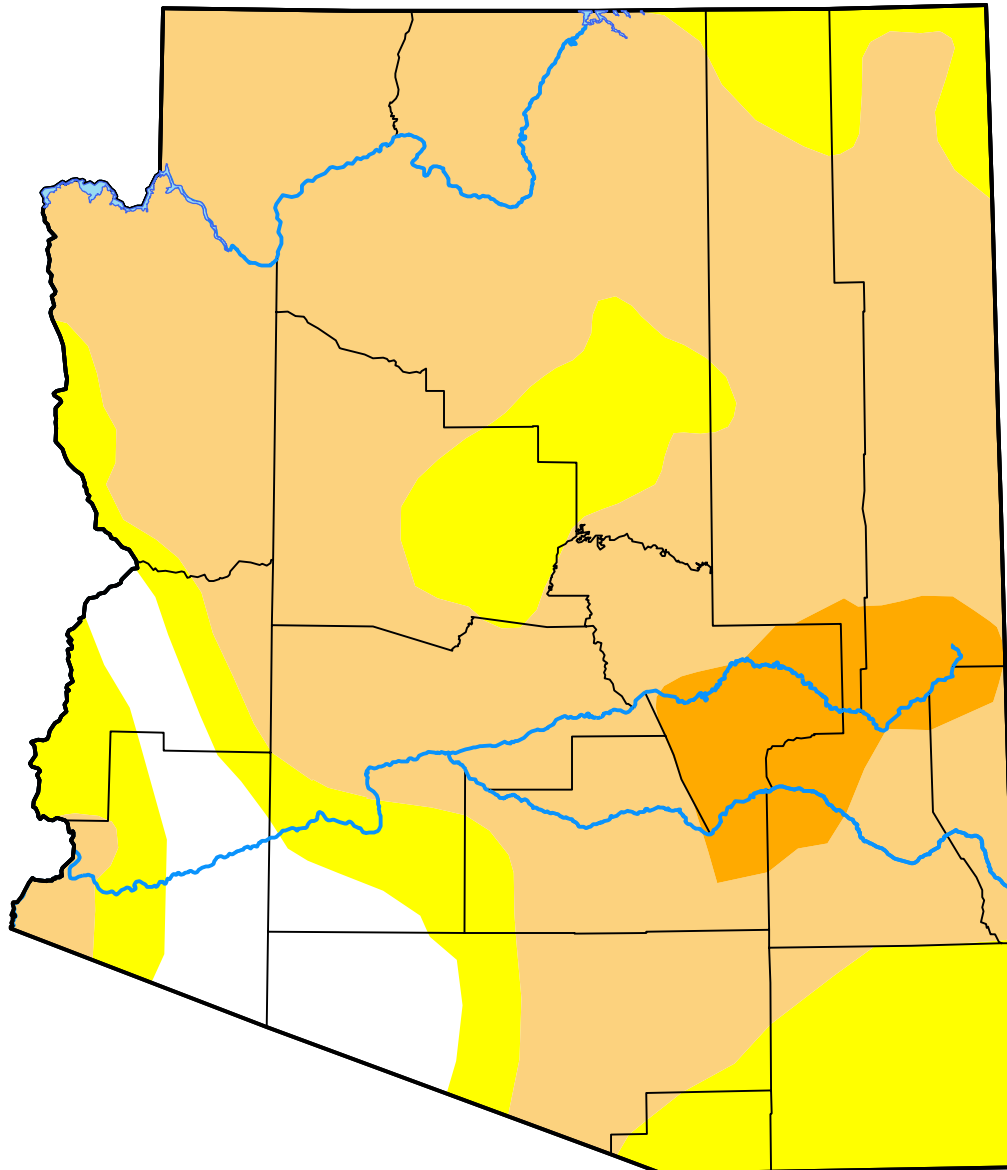

# U.S. Drought Monitor Arizona

**August 18, 2015**  
(Released Thursday, Aug. 20, 2015)  
Valid 8 a.m. EDT

### Intensity:

-  None
-  D0 Abnormally Dry
-  D1 Moderate Drought
-  D2 Severe Drought
-  D3 Extreme Drought
-  D4 Exceptional Drought

*The Drought Monitor focuses on broad-scale conditions. Local conditions may vary. For more information on the Drought Monitor, go to <https://droughtmonitor.unl.edu/About.aspx>*