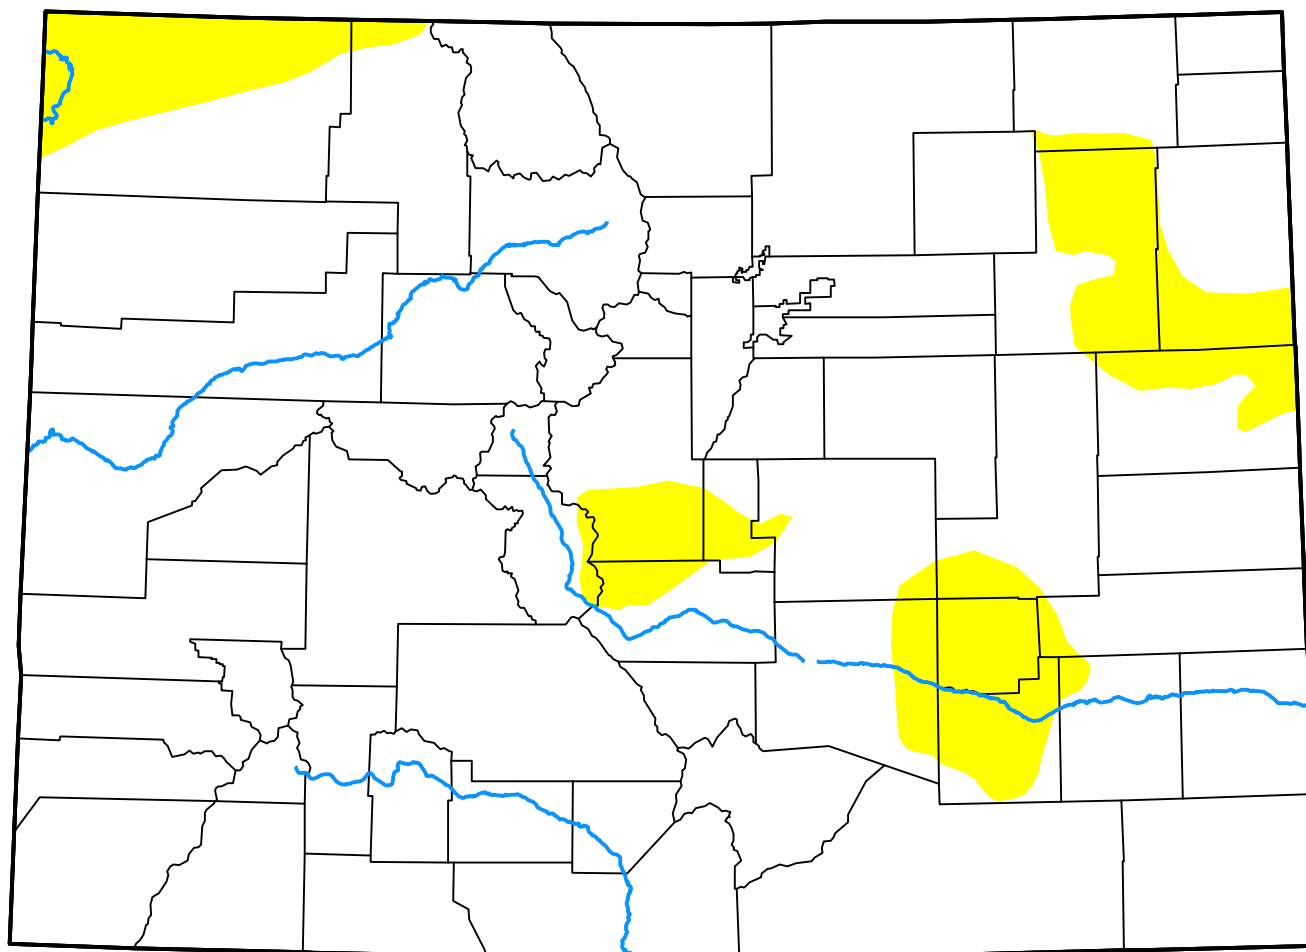

U.S. Drought Monitor Colorado

January 5, 2016
(Released Thursday, Jan. 7, 2016)
Valid 7 a.m. EST

Intensity:

-  None
-  D0 Abnormally Dry
-  D1 Moderate Drought
-  D2 Severe Drought
-  D3 Extreme Drought
-  D4 Exceptional Drought

The Drought Monitor focuses on broad-scale conditions. Local conditions may vary. For more information on the Drought Monitor, go to <https://droughtmonitor.unl.edu/About.aspx>

Author:

Brian Fuchs
National Drought Mitigation Center