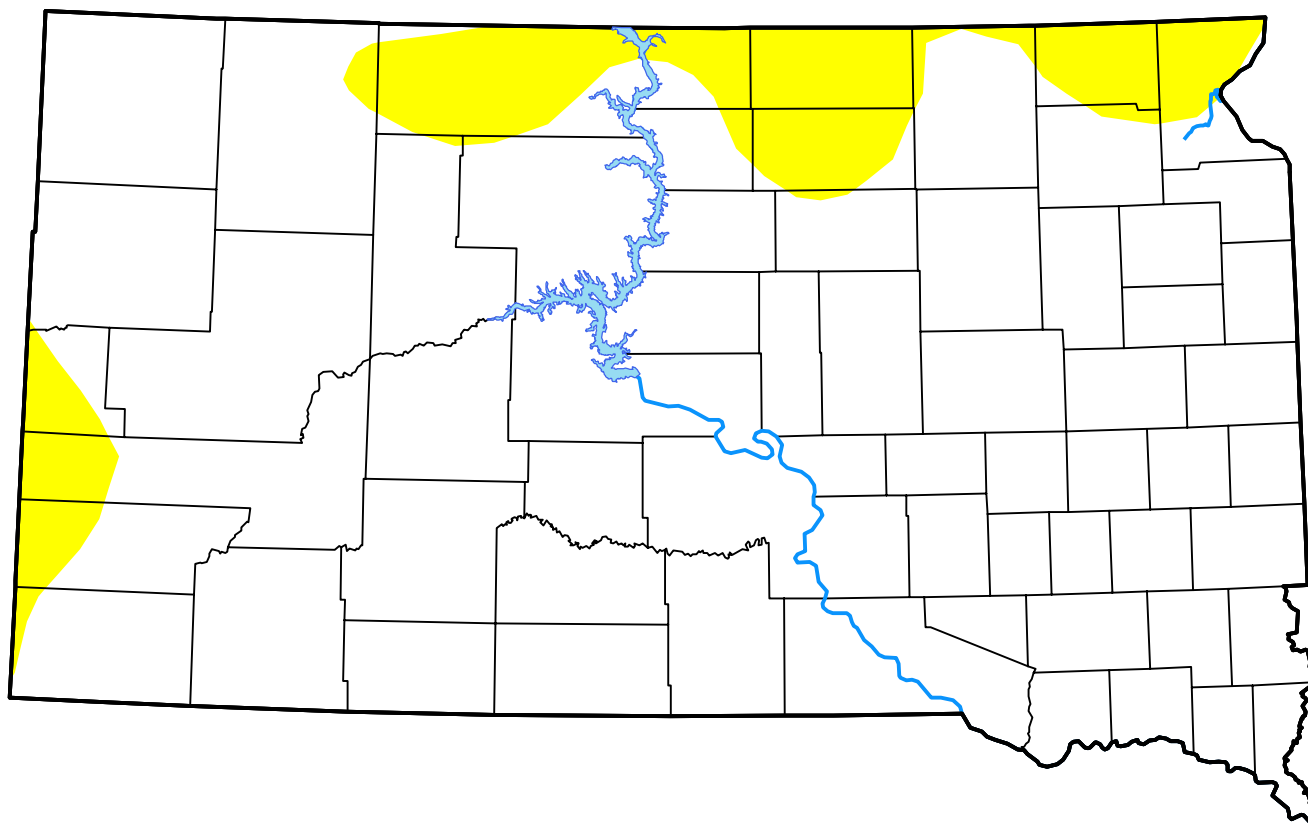

U.S. Drought Monitor South Dakota

January 19, 2016
(Released Thursday, Jan. 21, 2016)
Valid 7 a.m. EST

Intensity:

-  None
-  D0 Abnormally Dry
-  D1 Moderate Drought
-  D2 Severe Drought
-  D3 Extreme Drought
-  D4 Exceptional Drought

The Drought Monitor focuses on broad-scale conditions. Local conditions may vary. For more information on the Drought Monitor, go to <https://droughtmonitor.unl.edu/About.aspx>

Author:

Mark Svoboda
National Drought Mitigation Center