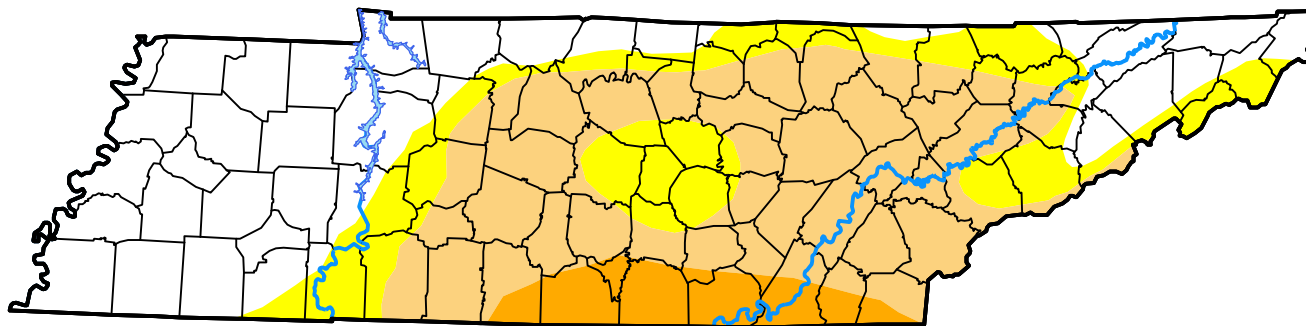

U.S. Drought Monitor Tennessee

June 14, 2016
(Released Thursday, Jun. 16, 2016)
Valid 8 a.m. EDT

Intensity:

-  None
-  D0 Abnormally Dry
-  D1 Moderate Drought
-  D2 Severe Drought
-  D3 Extreme Drought
-  D4 Exceptional Drought

The Drought Monitor focuses on broad-scale conditions. Local conditions may vary. For more information on the Drought Monitor, go to <https://droughtmonitor.unl.edu/About.aspx>

Author:

Chris Fenimore
NCEI/NESDIS/NOAA