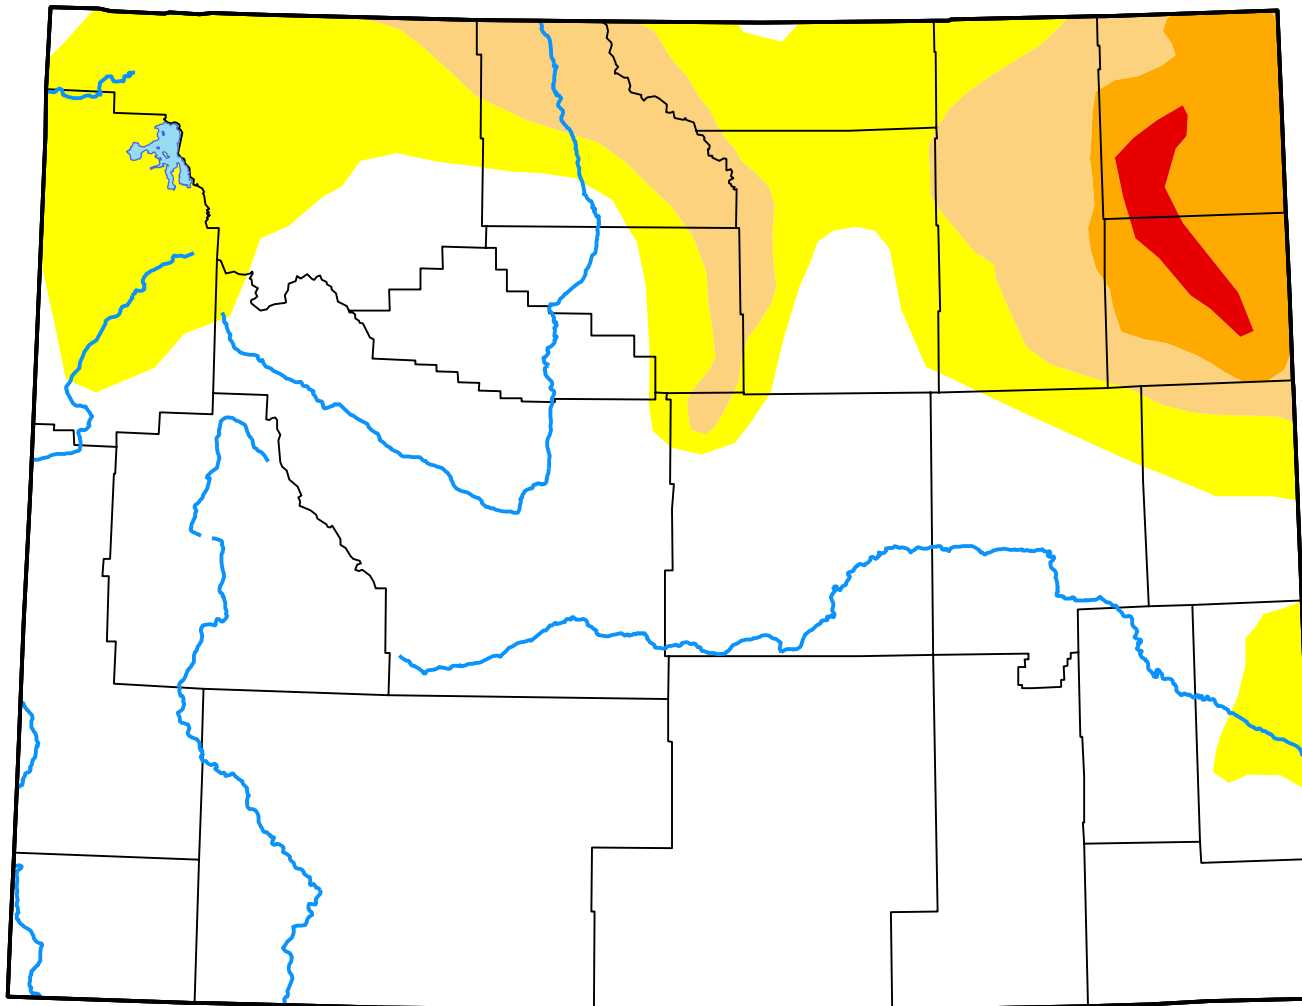

U.S. Drought Monitor Wyoming

June 28, 2016
(Released Thursday, Jun. 30, 2016)
Valid 8 a.m. EDT

Intensity:

-  None
-  D0 Abnormally Dry
-  D1 Moderate Drought
-  D2 Severe Drought
-  D3 Extreme Drought
-  D4 Exceptional Drought

The Drought Monitor focuses on broad-scale conditions. Local conditions may vary. For more information on the Drought Monitor, go to <https://droughtmonitor.unl.edu/About.aspx>

Author:

Eric Luebehusen
U.S. Department of Agriculture