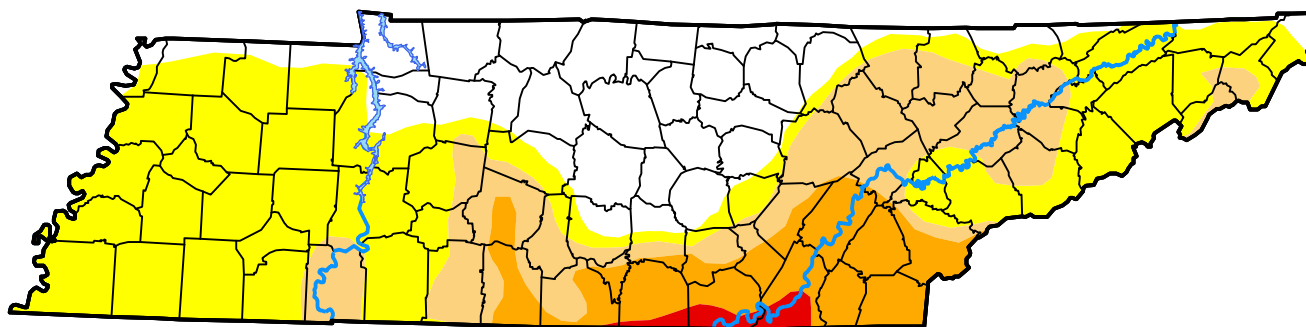

U.S. Drought Monitor Tennessee

July 19, 2016
(Released Thursday, Jul. 21, 2016)
Valid 8 a.m. EDT

Intensity:

-  None
-  D0 Abnormally Dry
-  D1 Moderate Drought
-  D2 Severe Drought
-  D3 Extreme Drought
-  D4 Exceptional Drought

The Drought Monitor focuses on broad-scale conditions. Local conditions may vary. For more information on the Drought Monitor, go to <https://droughtmonitor.unl.edu/About.aspx>

Author:

Chris Fenimore
NCEI/NESDIS/NOAA