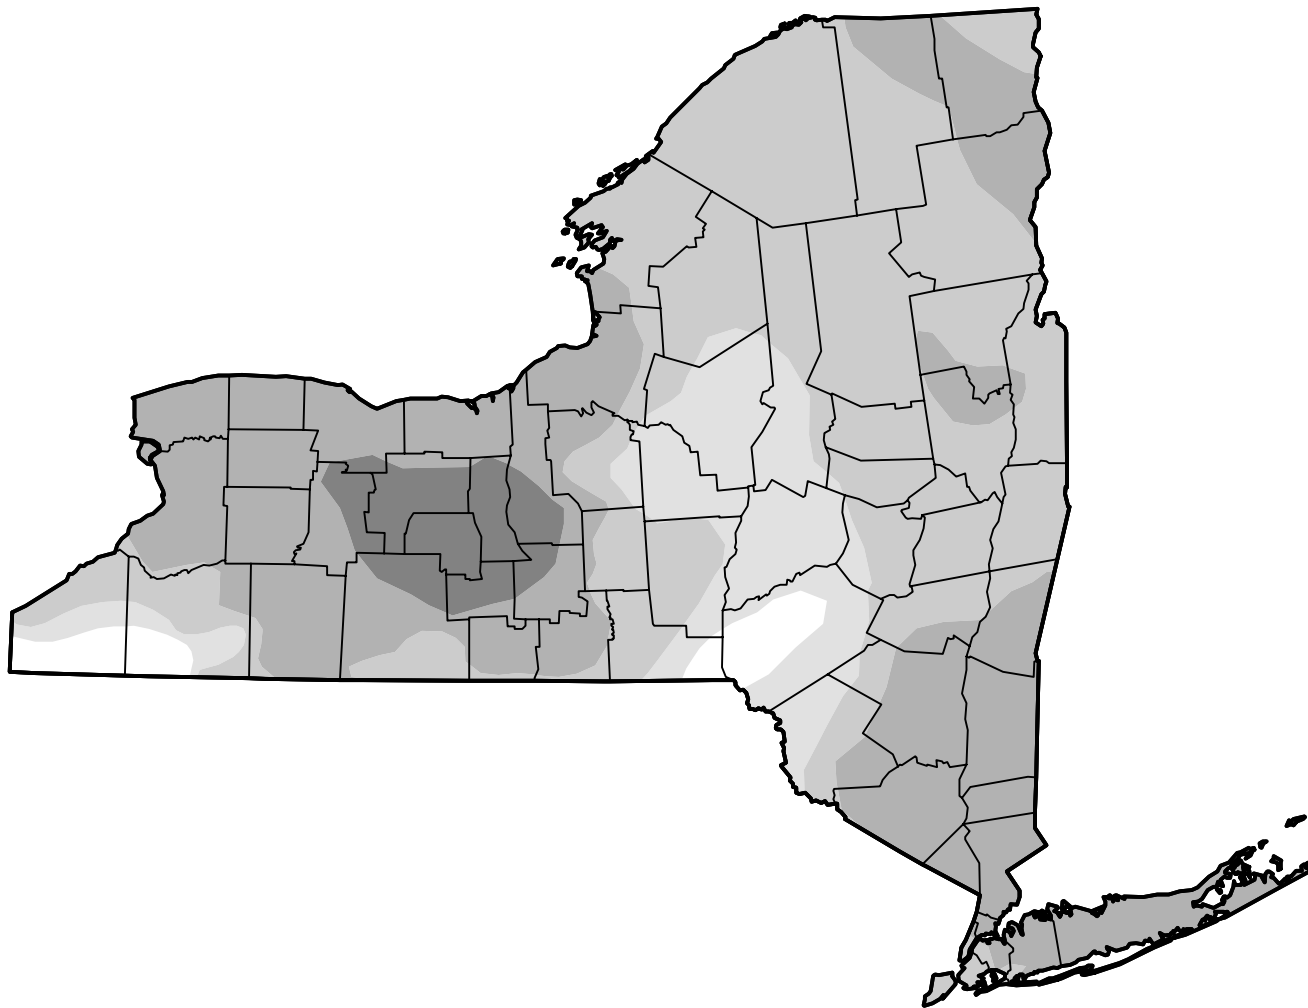

# U.S. Drought Monitor New York

**October 18, 2016**  
(Released Thursday, Oct. 20, 2016)  
Valid 8 a.m. EDT

## Intensity:

-  None
-  D0 Abnormally Dry
-  D1 Moderate Drought
-  D2 Severe Drought
-  D3 Extreme Drought
-  D4 Exceptional Drought

*The Drought Monitor focuses on broad-scale conditions. Local conditions may vary. For more information on the Drought Monitor, go to <https://droughtmonitor.unl.edu/About.aspx>*