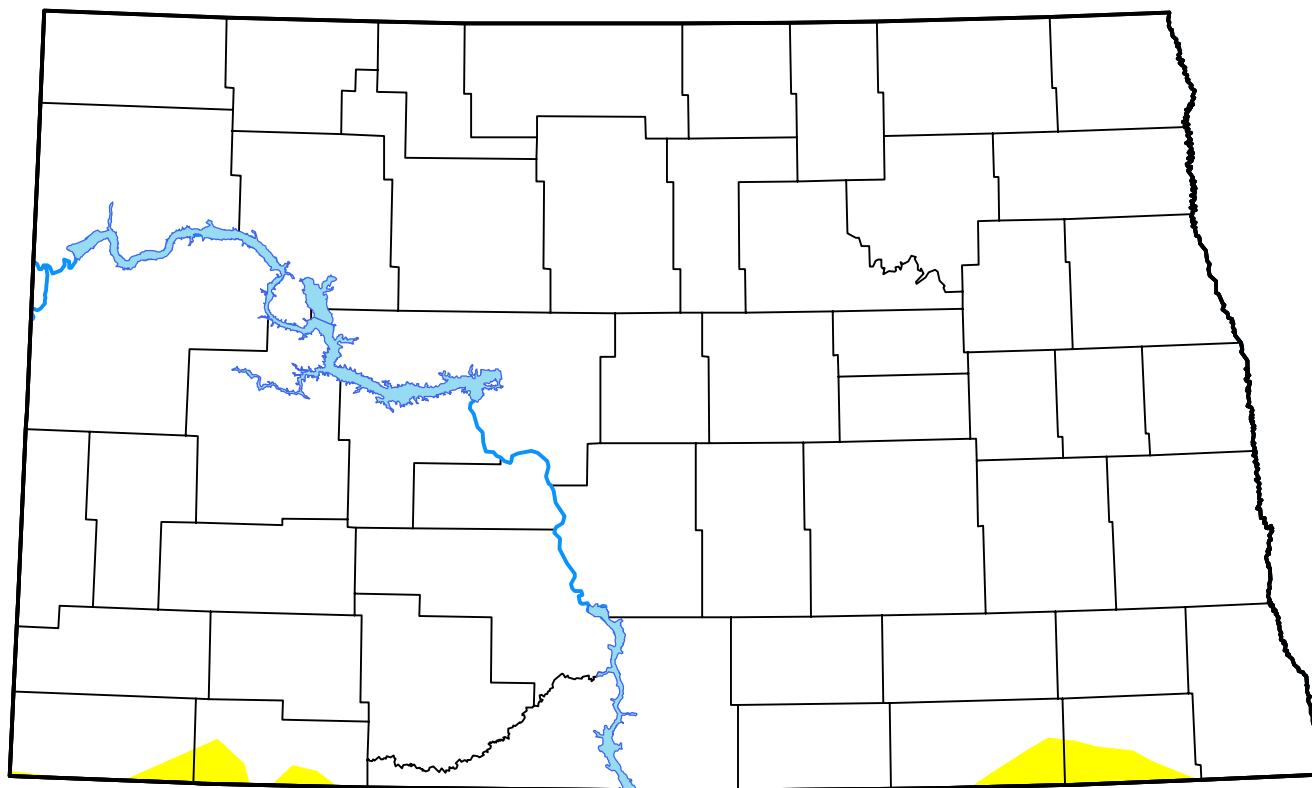

U.S. Drought Monitor North Dakota

October 25, 2016
(Released Thursday, Oct. 27, 2016)
Valid 8 a.m. EDT

Intensity:

-  None
-  D0 Abnormally Dry
-  D1 Moderate Drought
-  D2 Severe Drought
-  D3 Extreme Drought
-  D4 Exceptional Drought

The Drought Monitor focuses on broad-scale conditions. Local conditions may vary. For more information on the Drought Monitor, go to <https://droughtmonitor.unl.edu/About.aspx>

Author:

David Simeral
Western Regional Climate Center