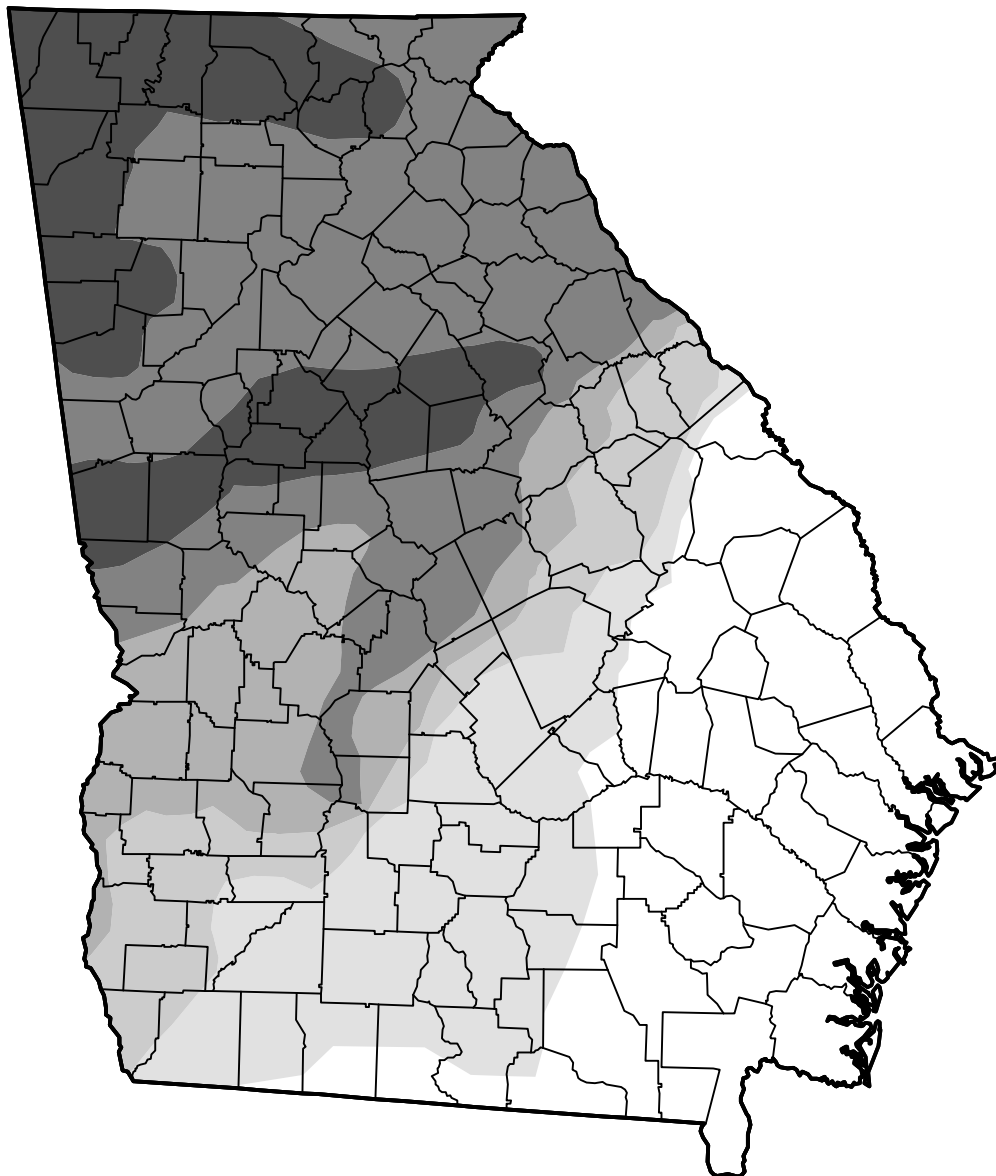

U.S. Drought Monitor

Georgia

November 1, 2016
(Released Thursday, Nov. 3, 2016)
Valid 8 a.m. EDT

Intensity:

-  None
-  D0 Abnormally Dry
-  D1 Moderate Drought
-  D2 Severe Drought
-  D3 Extreme Drought
-  D4 Exceptional Drought

The Drought Monitor focuses on broad-scale conditions. Local conditions may vary. For more information on the Drought Monitor, go to <https://droughtmonitor.unl.edu/About.aspx>

Author:

Deborah Bathke
National Drought Mitigation Center