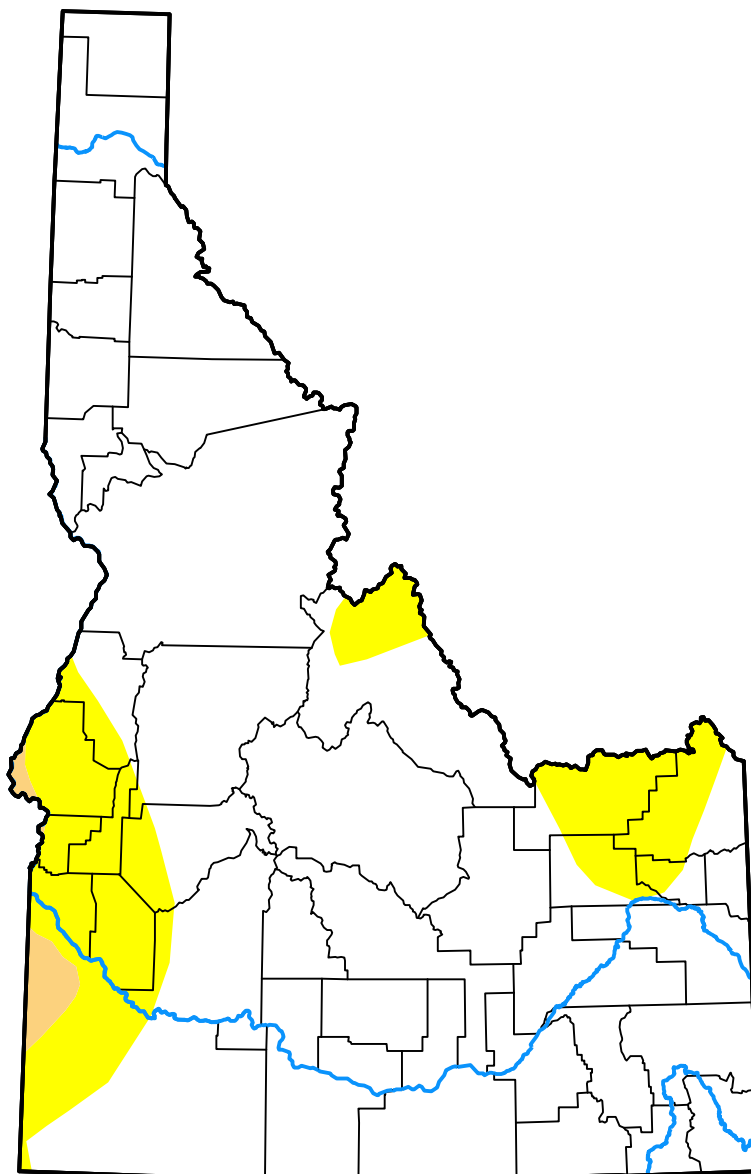

U.S. Drought Monitor Idaho

December 20, 2016
(Released Thursday, Dec. 22, 2016)
Valid 7 a.m. EST

Intensity:

-  None
-  D0 Abnormally Dry
-  D1 Moderate Drought
-  D2 Severe Drought
-  D3 Extreme Drought
-  D4 Exceptional Drought

The Drought Monitor focuses on broad-scale conditions. Local conditions may vary. For more information on the Drought Monitor, go to <https://droughtmonitor.unl.edu/About.aspx>

Author:

Brad Rippey
U.S. Department of Agriculture