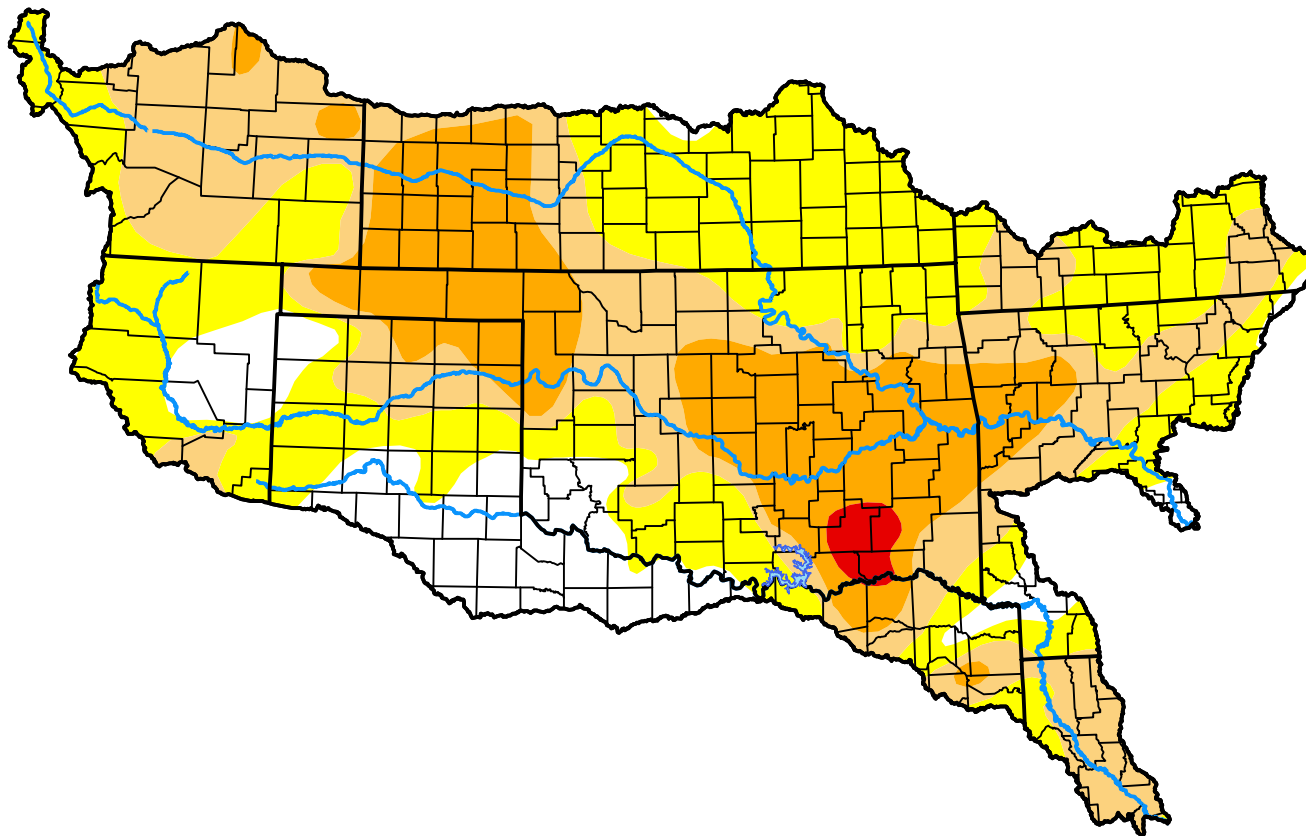

# Arkansas-White-Red Watershed

Intensity:

-  None
-  D0 Abnormally Dry
-  D1 Moderate Drought
-  D2 Severe Drought
-  D3 Extreme Drought
-  D4 Exceptional Drought

*The Drought Monitor focuses on broad-scale conditions. Local conditions may vary. For more information on the Drought Monitor, go to <https://droughtmonitor.unl.edu/About.aspx>*