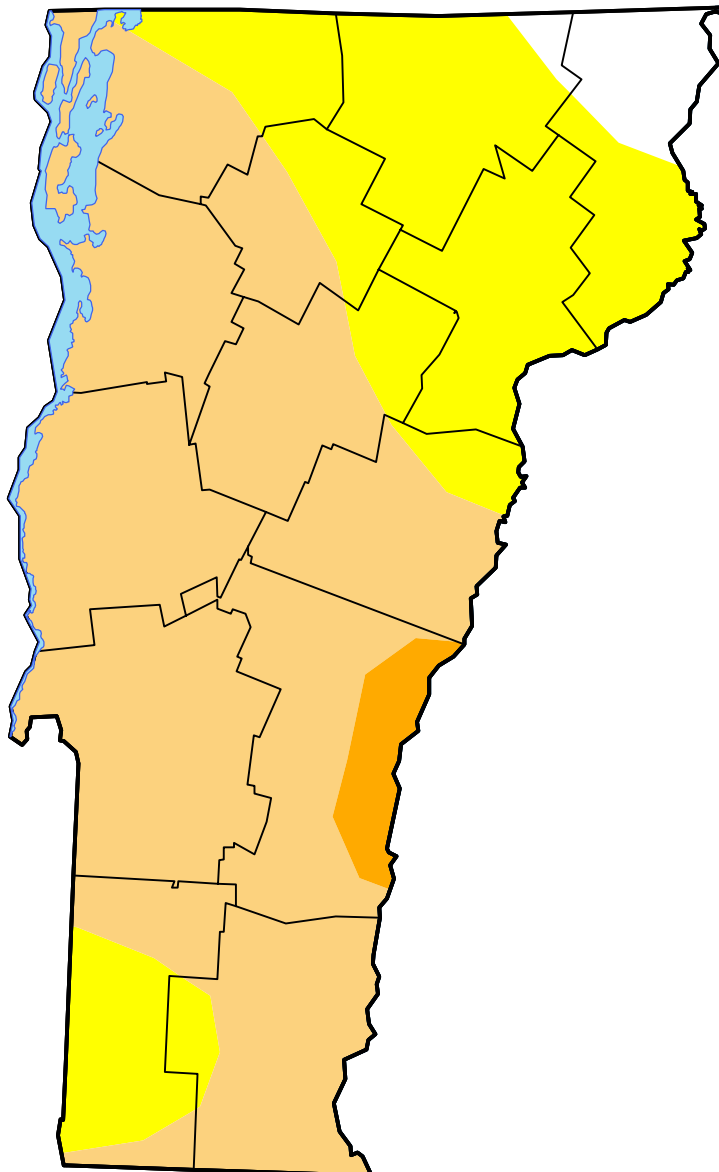

U.S. Drought Monitor

Vermont

January 3, 2017
(Released Thursday, Jan. 5, 2017)
Valid 7 a.m. EST

Intensity:

-  None
-  D0 Abnormally Dry
-  D1 Moderate Drought
-  D2 Severe Drought
-  D3 Extreme Drought
-  D4 Exceptional Drought

The Drought Monitor focuses on broad-scale conditions. Local conditions may vary. For more information on the Drought Monitor, go to <https://droughtmonitor.unl.edu/About.aspx>

Author:

David Miskus
NOAA/NWS/NCEP/CPC