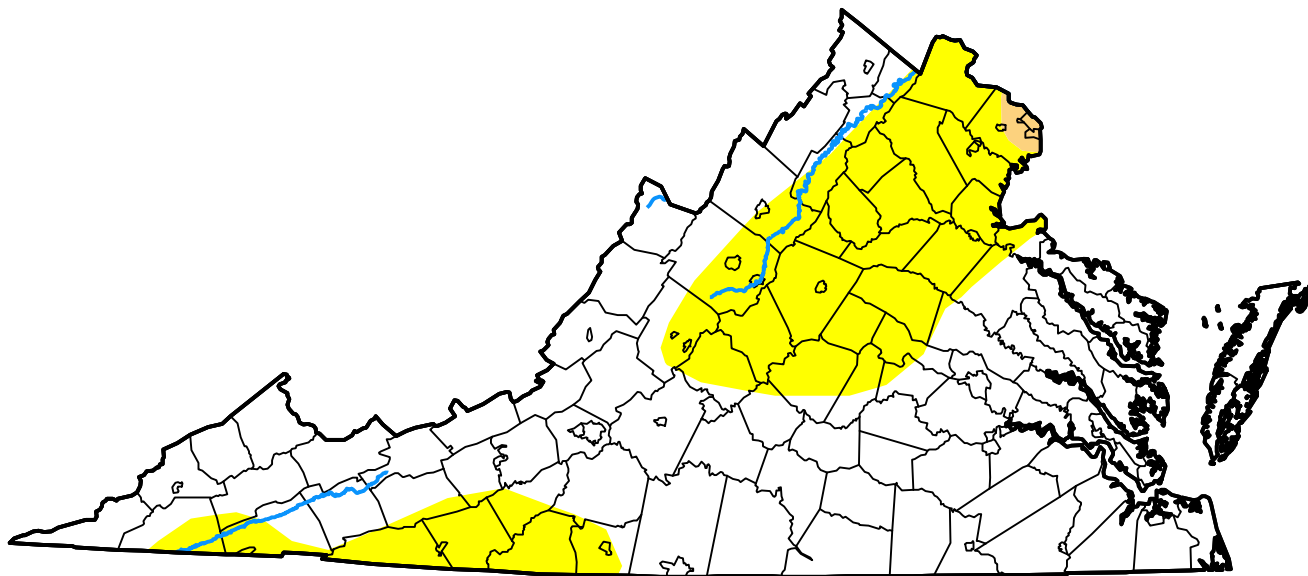

U.S. Drought Monitor Virginia

January 24, 2017
(Released Thursday, Jan. 26, 2017)
Valid 7 a.m. EST

Intensity:

-  None
-  D0 Abnormally Dry
-  D1 Moderate Drought
-  D2 Severe Drought
-  D3 Extreme Drought
-  D4 Exceptional Drought

The Drought Monitor focuses on broad-scale conditions. Local conditions may vary. For more information on the Drought Monitor, go to <https://droughtmonitor.unl.edu/About.aspx>

Author:

Richard Tinker
CPC/NOAA/NWS/NCEP