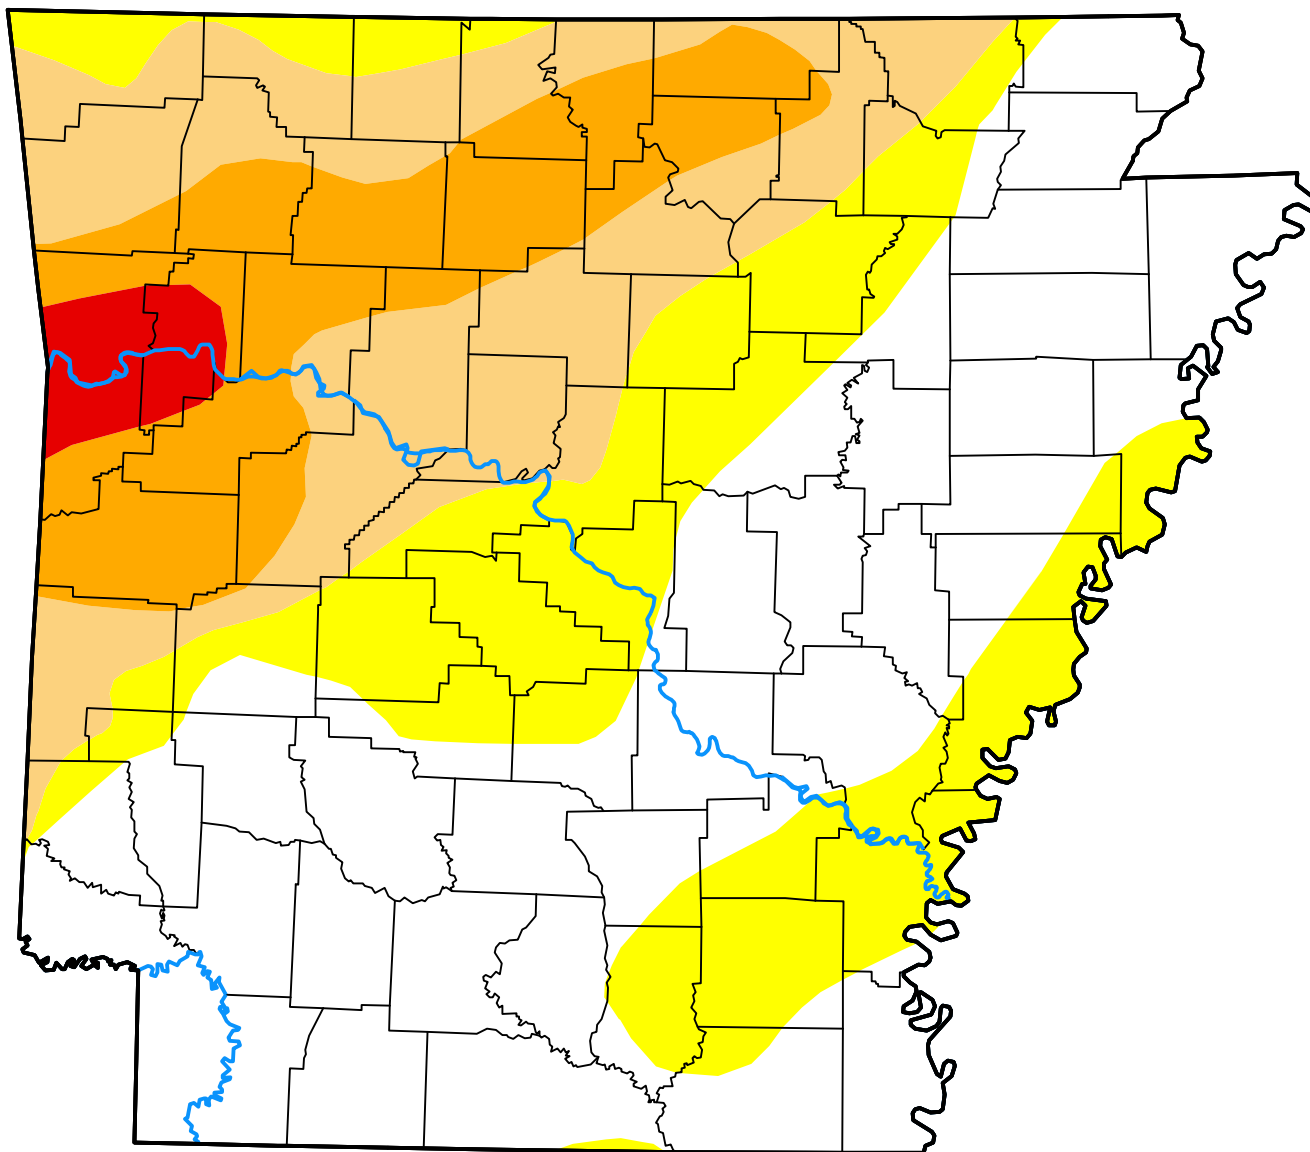

# U.S. Drought Monitor Arkansas

February 14, 2017  
(Released Thursday, Feb. 16, 2017)  
Valid 7 a.m. EST

### Intensity:

-  None
-  D0 Abnormally Dry
-  D1 Moderate Drought
-  D2 Severe Drought
-  D3 Extreme Drought
-  D4 Exceptional Drought

*The Drought Monitor focuses on broad-scale conditions. Local conditions may vary. For more information on the Drought Monitor, go to <https://droughtmonitor.unl.edu/About.aspx>*