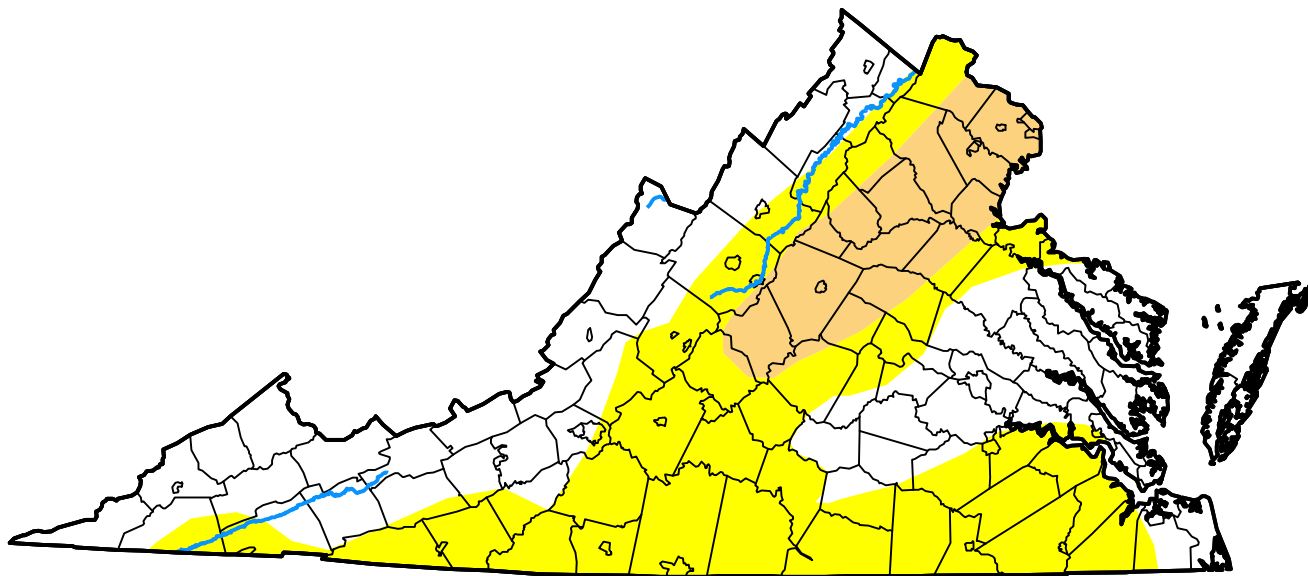

U.S. Drought Monitor Virginia

February 21, 2017
(Released Thursday, Feb. 23, 2017)
Valid 7 a.m. EST

Intensity:

-  None
-  D0 Abnormally Dry
-  D1 Moderate Drought
-  D2 Severe Drought
-  D3 Extreme Drought
-  D4 Exceptional Drought

The Drought Monitor focuses on broad-scale conditions. Local conditions may vary. For more information on the Drought Monitor, go to <https://droughtmonitor.unl.edu/About.aspx>

Author:

Richard Heim
NCEI/NOAA