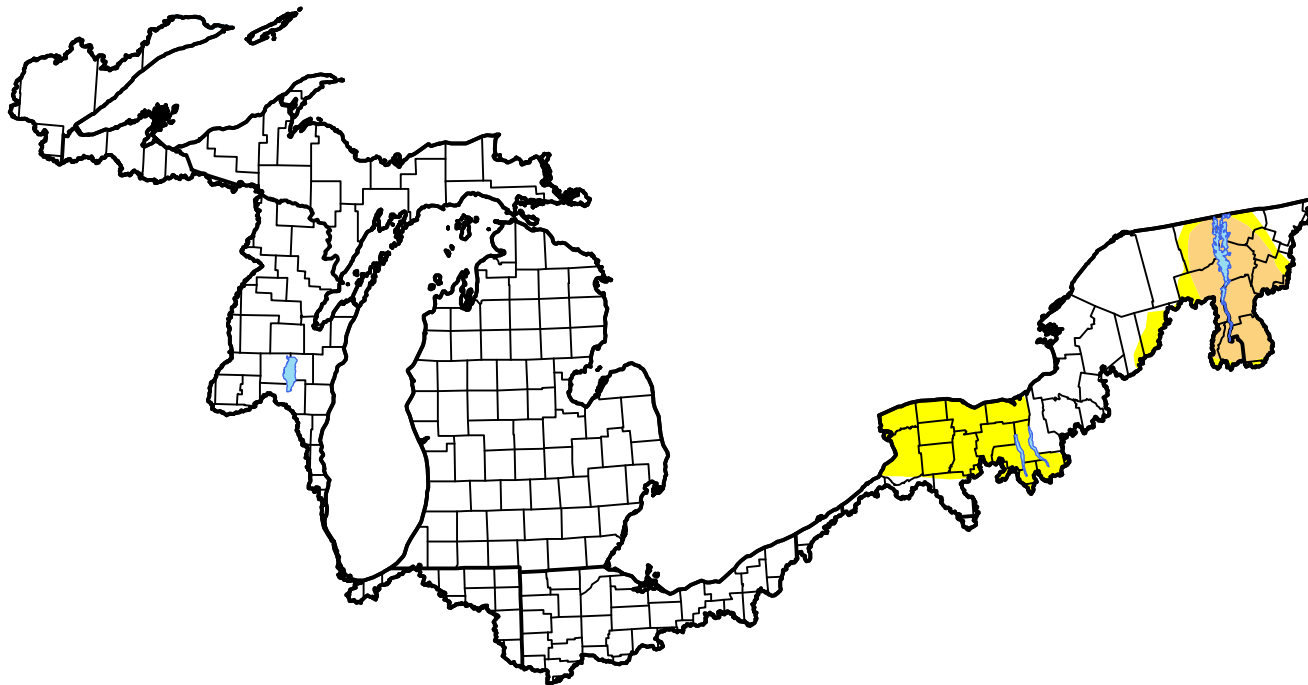

U.S. Drought Monitor Great Lakes Watershed

February 21, 2017
(Released Thursday, Feb. 23, 2017)
Valid 7 a.m. EST

Intensity:

-  None
-  D0 Abnormally Dry
-  D1 Moderate Drought
-  D2 Severe Drought
-  D3 Extreme Drought
-  D4 Exceptional Drought

The Drought Monitor focuses on broad-scale conditions. Local conditions may vary. For more information on the Drought Monitor, go to <https://droughtmonitor.unl.edu/About.aspx>

Author:

Richard Heim
NCEI/NOAA