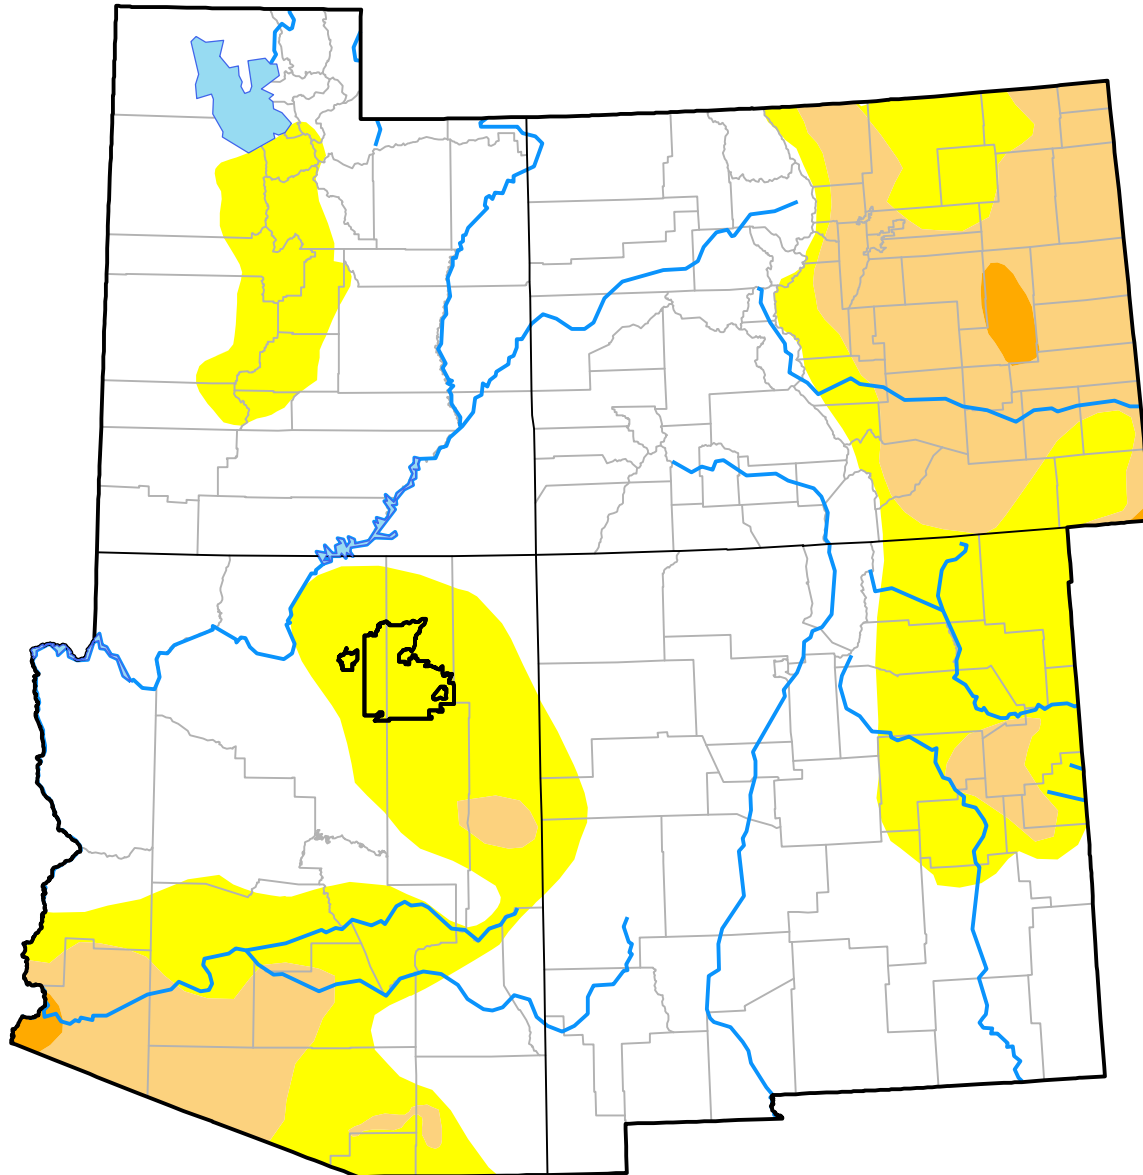

Opportunity RDEWS and Surrounding Areas

Intensity:

-  None
-  D0 Abnormally Dry
-  D1 Moderate Drought
-  D2 Severe Drought
-  D3 Extreme Drought
-  D4 Exceptional Drought

The Drought Monitor focuses on broad-scale conditions. Local conditions may vary. For more information on the Drought Monitor, go to <https://droughtmonitor.unl.edu/About.aspx>

Author:

Richard Heim
NCEI/NOAA