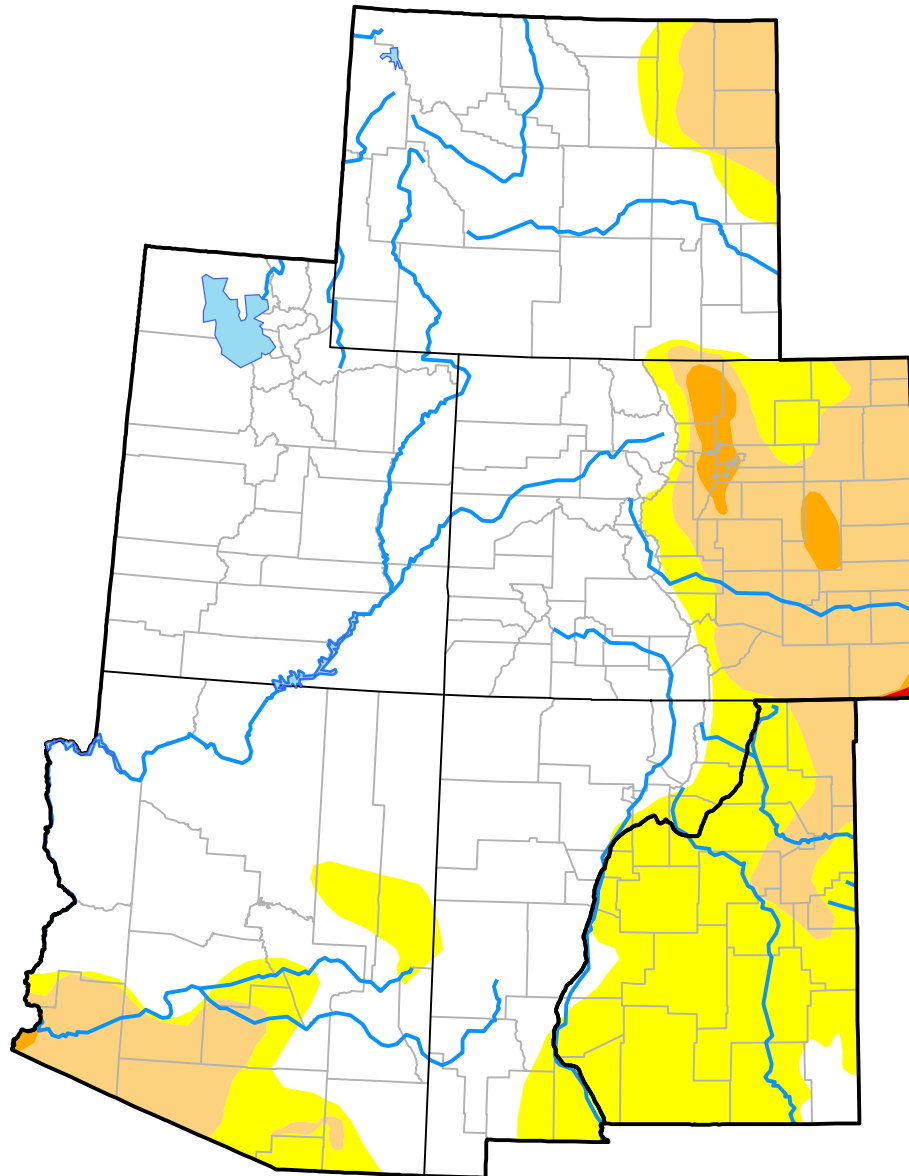

# U.S. Drought Monitor

## Intermountain West RDEWS

March 21, 2017  
(Released Thursday, Mar. 23, 2017)  
Valid 8 a.m. EDT

### Intensity:

-  None
-  D0 Abnormally Dry
-  D1 Moderate Drought
-  D2 Severe Drought
-  D3 Extreme Drought
-  D4 Exceptional Drought

*The Drought Monitor focuses on broad-scale conditions. Local conditions may vary. For more information on the Drought Monitor, go to <https://droughtmonitor.unl.edu/About.aspx>*