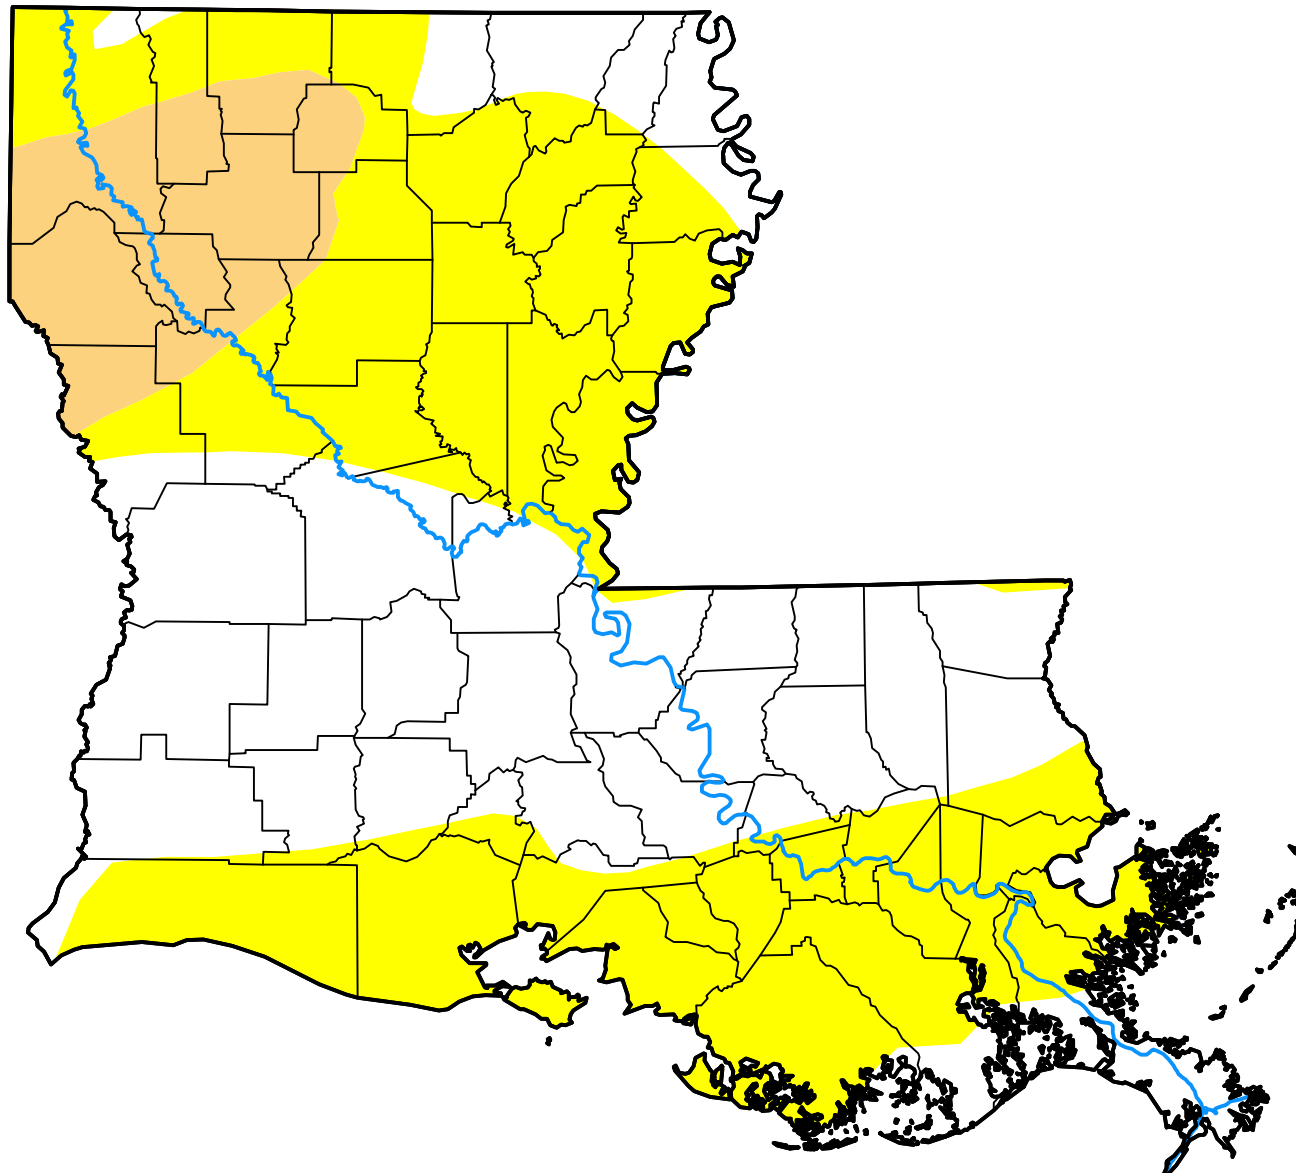

U.S. Drought Monitor

Louisiana

April 25, 2017
(Released Thursday, Apr. 27, 2017)
Valid 8 a.m. EDT

Intensity:

-  None
-  D0 Abnormally Dry
-  D1 Moderate Drought
-  D2 Severe Drought
-  D3 Extreme Drought
-  D4 Exceptional Drought

The Drought Monitor focuses on broad-scale conditions. Local conditions may vary. For more information on the Drought Monitor, go to <https://droughtmonitor.unl.edu/About.aspx>

Author:

Eric Luebehusen
U.S. Department of Agriculture