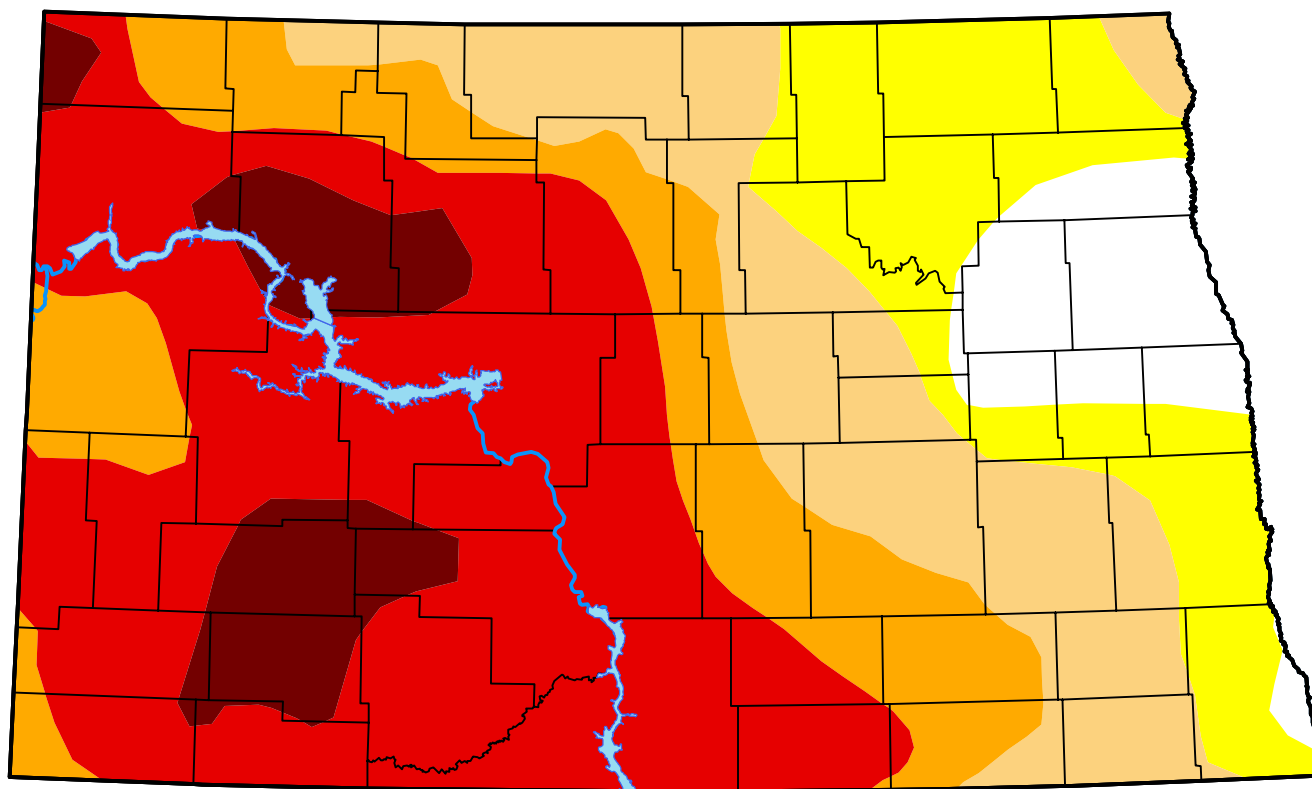

U.S. Drought Monitor North Dakota

July 25, 2017
(Released Thursday, Jul. 27, 2017)
Valid 8 a.m. EDT

Intensity:

-  None
-  D0 Abnormally Dry
-  D1 Moderate Drought
-  D2 Severe Drought
-  D3 Extreme Drought
-  D4 Exceptional Drought

The Drought Monitor focuses on broad-scale conditions. Local conditions may vary. For more information on the Drought Monitor, go to <https://droughtmonitor.unl.edu/About.aspx>

Author:

Richard Heim
NCEI/NOAA