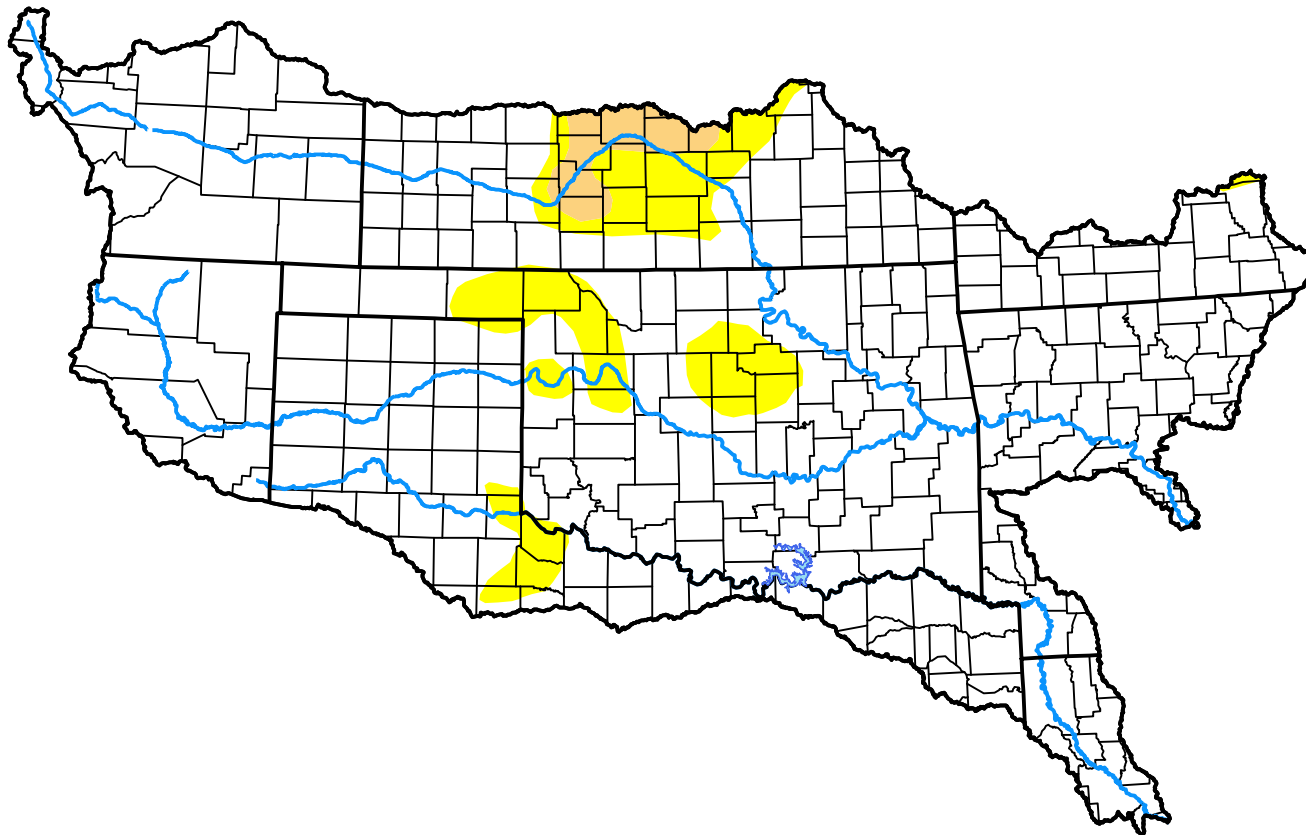

Arkansas-White-Red Watershed

Intensity:

-  None
-  D0 Abnormally Dry
-  D1 Moderate Drought
-  D2 Severe Drought
-  D3 Extreme Drought
-  D4 Exceptional Drought

The Drought Monitor focuses on broad-scale conditions. Local conditions may vary. For more information on the Drought Monitor, go to <https://droughtmonitor.unl.edu/About.aspx>