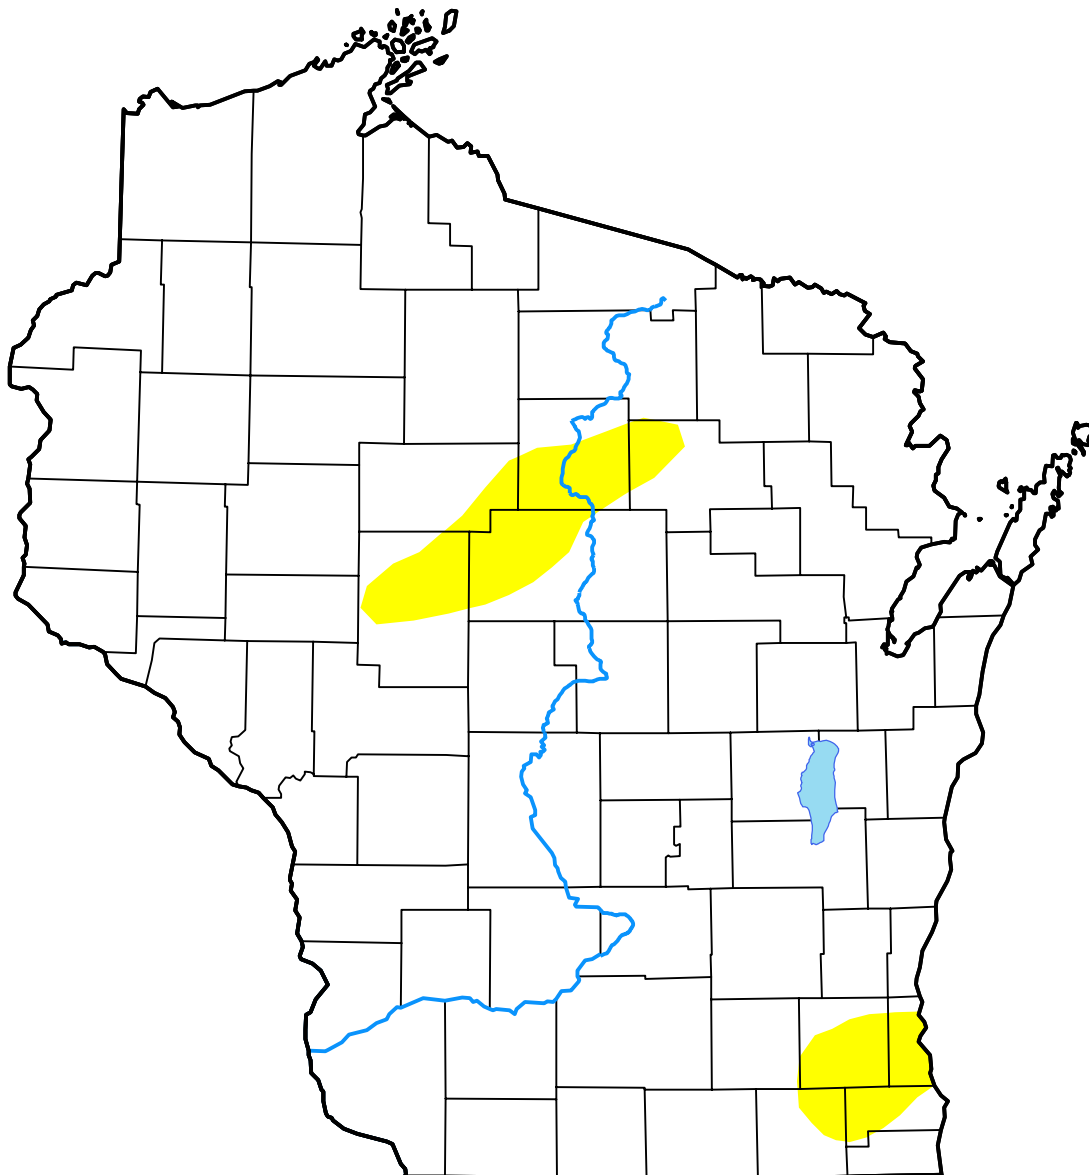

U.S. Drought Monitor Wisconsin

October 31, 2017
(Released Thursday, Nov. 2, 2017)
Valid 8 a.m. EDT

Intensity:

-  None
-  D0 Abnormally Dry
-  D1 Moderate Drought
-  D2 Severe Drought
-  D3 Extreme Drought
-  D4 Exceptional Drought

The Drought Monitor focuses on broad-scale conditions. Local conditions may vary. For more information on the Drought Monitor, go to <https://droughtmonitor.unl.edu/About.aspx>

Author:

David Miskus
NOAA/NWS/NCEP/CPC