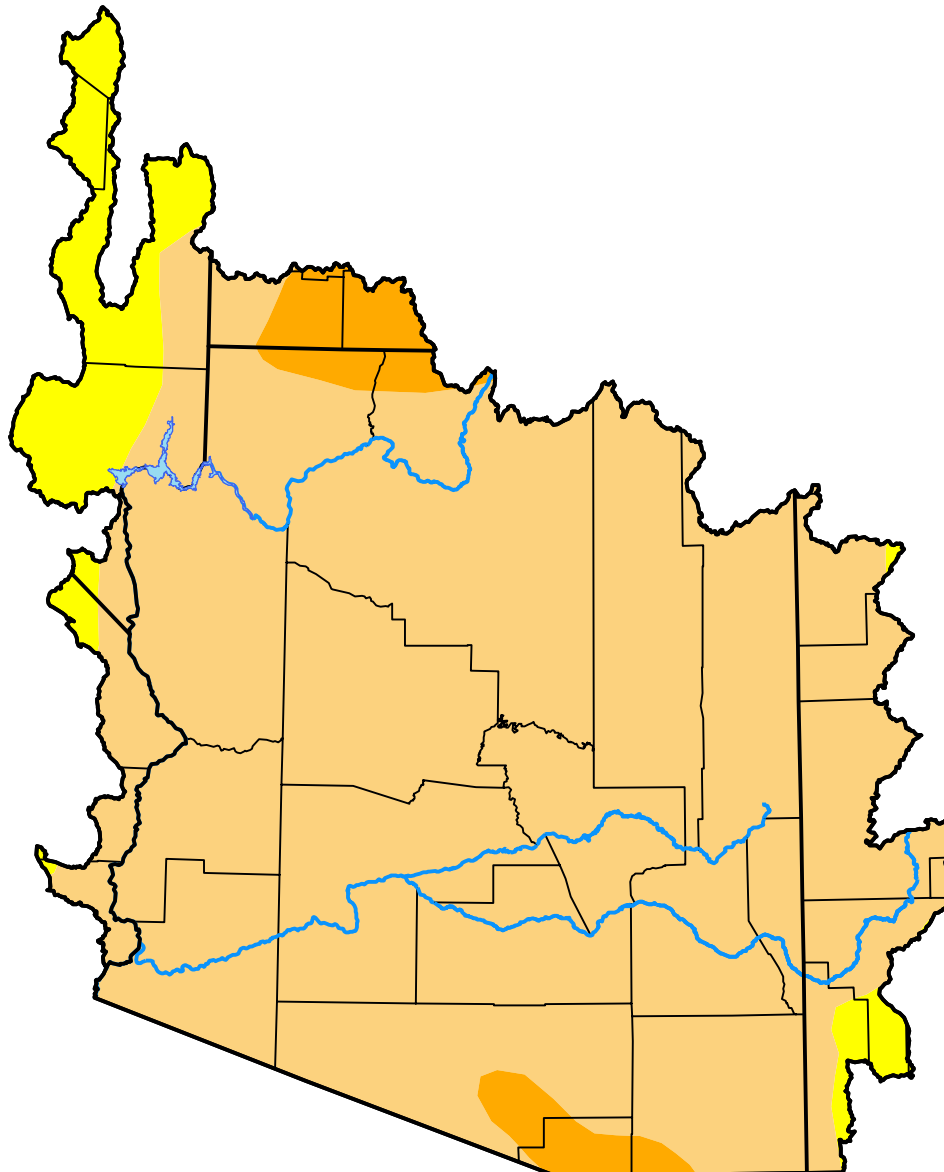

U.S. Drought Monitor

Lower Colorado Watershed

December 19, 2017
(Released Thursday, Dec. 21, 2017)
Valid 7 a.m. EST

Intensity:

-  None
-  D0 Abnormally Dry
-  D1 Moderate Drought
-  D2 Severe Drought
-  D3 Extreme Drought
-  D4 Exceptional Drought

The Drought Monitor focuses on broad-scale conditions. Local conditions may vary. For more information on the Drought Monitor, go to <https://droughtmonitor.unl.edu/About.aspx>

Author:

Jessica Blunden
NCEI/NOAA