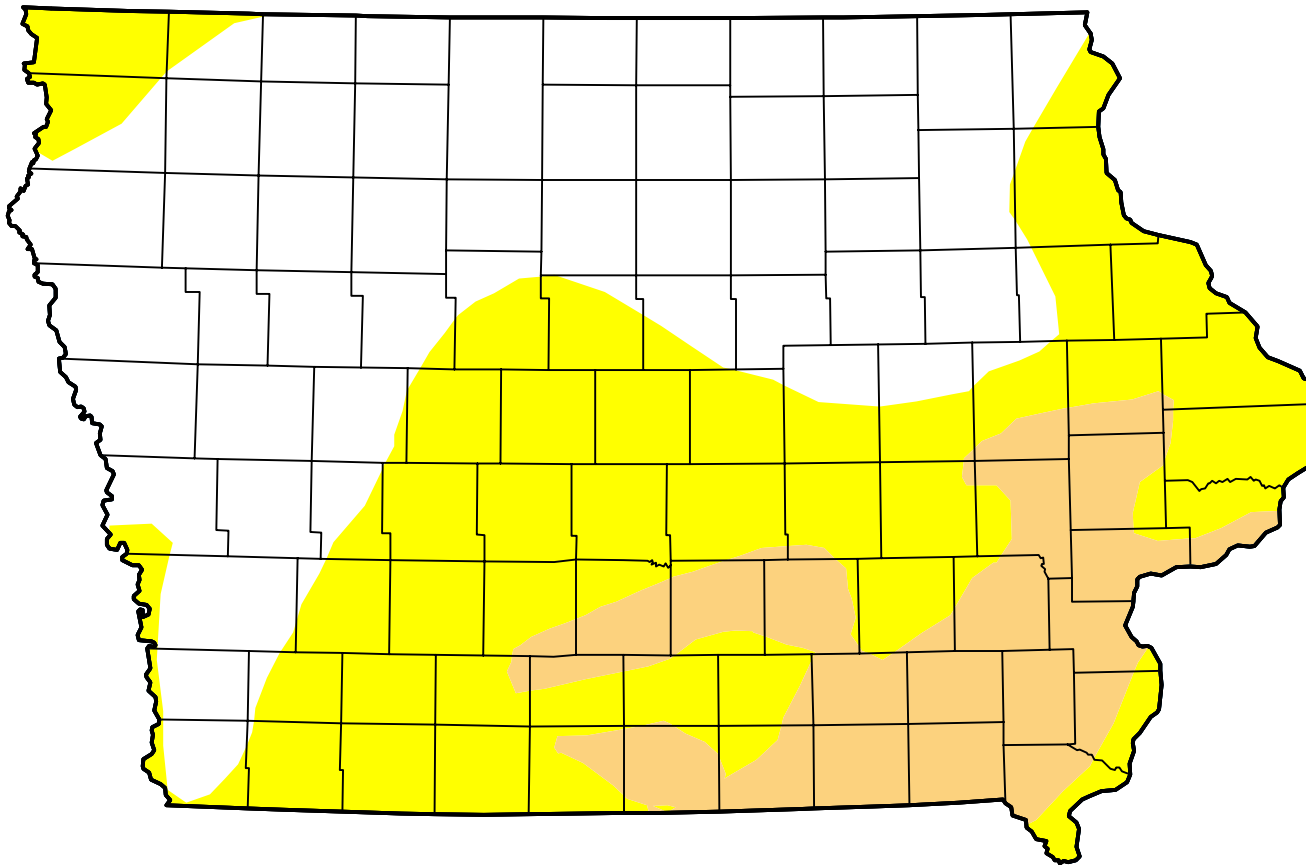

U.S. Drought Monitor

Iowa

January 30, 2018

(Released Thursday, Feb. 1, 2018)

Valid 7 a.m. EST

Intensity:

-  None
-  D0 Abnormally Dry
-  D1 Moderate Drought
-  D2 Severe Drought
-  D3 Extreme Drought
-  D4 Exceptional Drought

The Drought Monitor focuses on broad-scale conditions. Local conditions may vary. For more information on the Drought Monitor, go to <https://droughtmonitor.unl.edu/About.aspx>

Author:

Richard Heim
NCEI/NOAA