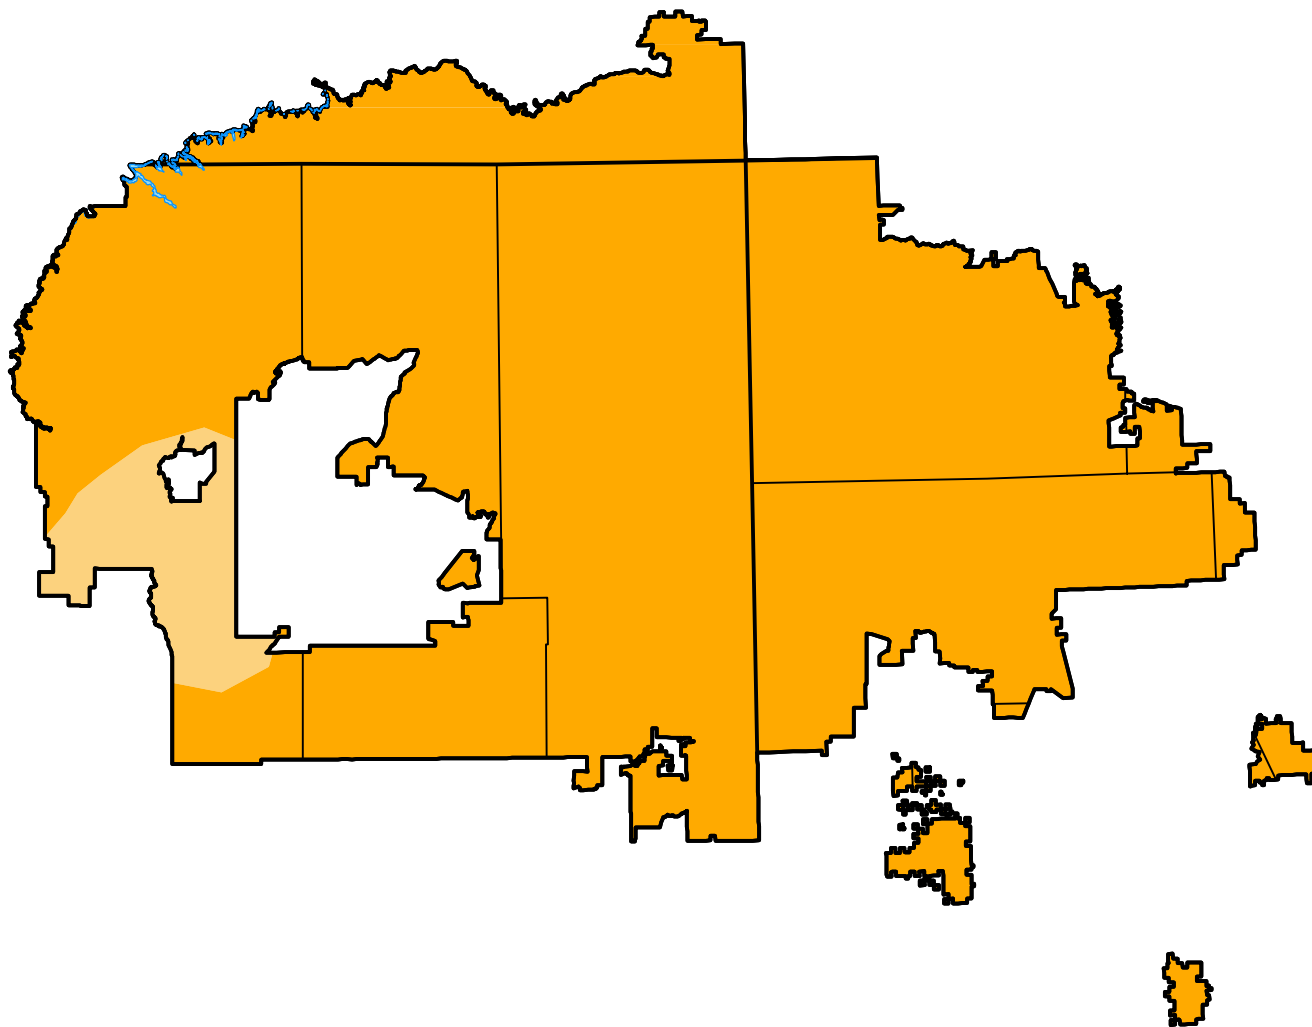

U.S. Drought Monitor

Navajo

January 30, 2018
(Released Thursday, Feb. 1, 2018)
Valid 7 a.m. EST

Intensity:

-  None
-  D0 Abnormally Dry
-  D1 Moderate Drought
-  D2 Severe Drought
-  D3 Extreme Drought
-  D4 Exceptional Drought

The Drought Monitor focuses on broad-scale conditions. Local conditions may vary. For more information on the Drought Monitor, go to <https://droughtmonitor.unl.edu/About.aspx>

Author:

Richard Heim
NCEI/NOAA