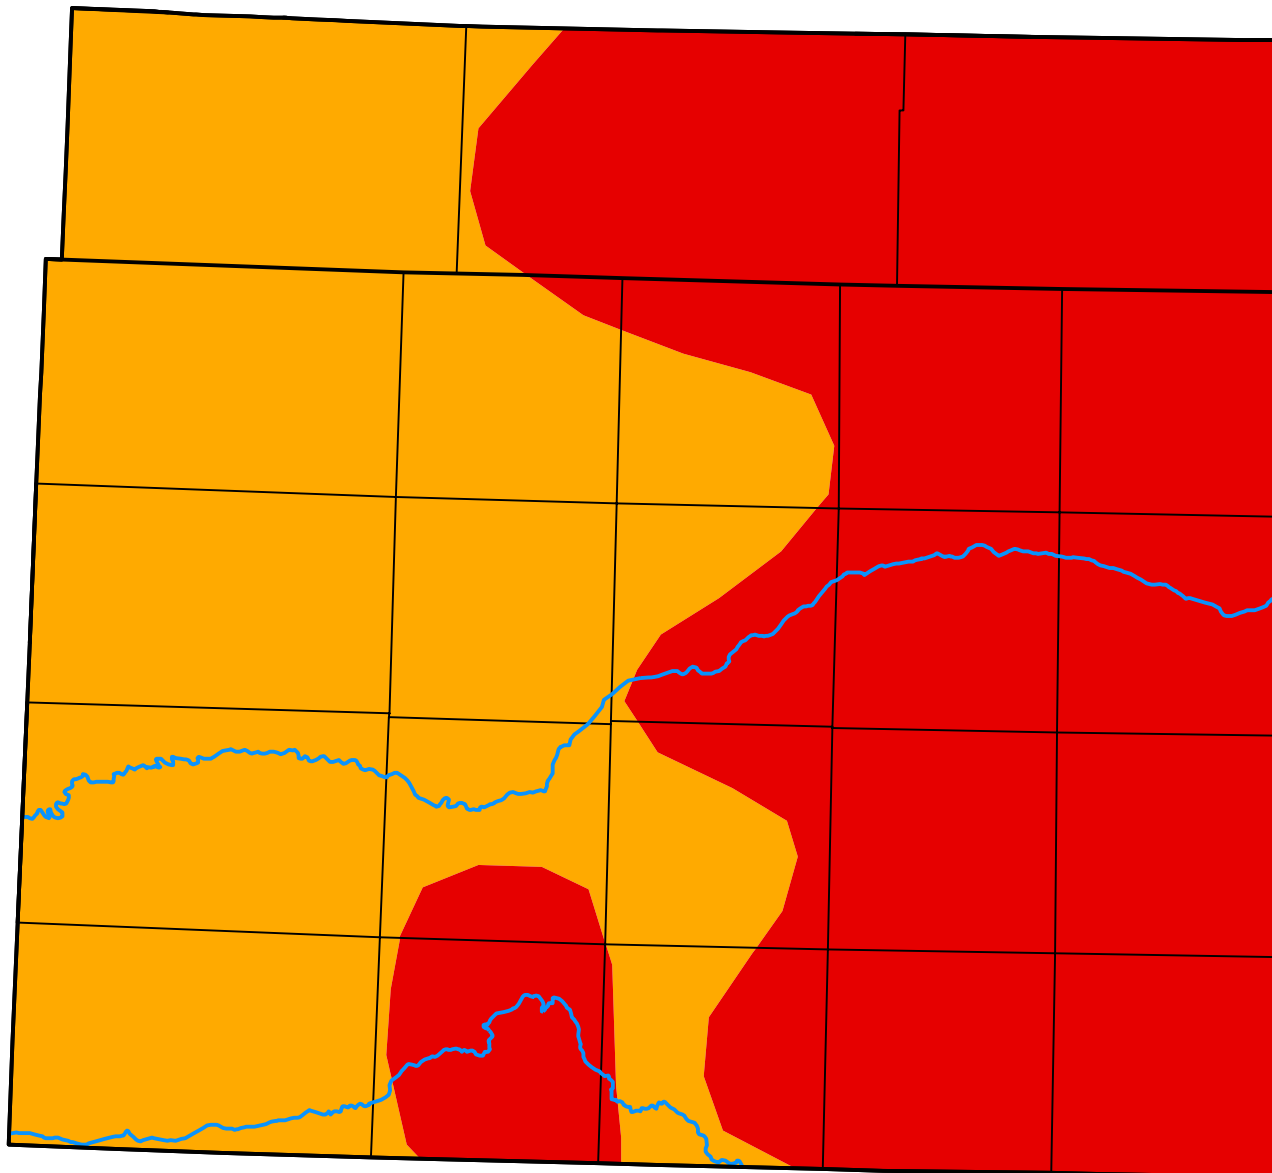

# U.S. Drought Monitor Amarillo, TX WFO

January 30, 2018  
(Released Thursday, Feb. 1, 2018)  
Valid 7 a.m. EST

### Intensity:

-  None
-  D0 Abnormally Dry
-  D1 Moderate Drought
-  D2 Severe Drought
-  D3 Extreme Drought
-  D4 Exceptional Drought

*The Drought Monitor focuses on broad-scale conditions. Local conditions may vary. For more information on the Drought Monitor, go to <https://droughtmonitor.unl.edu/About.aspx>*