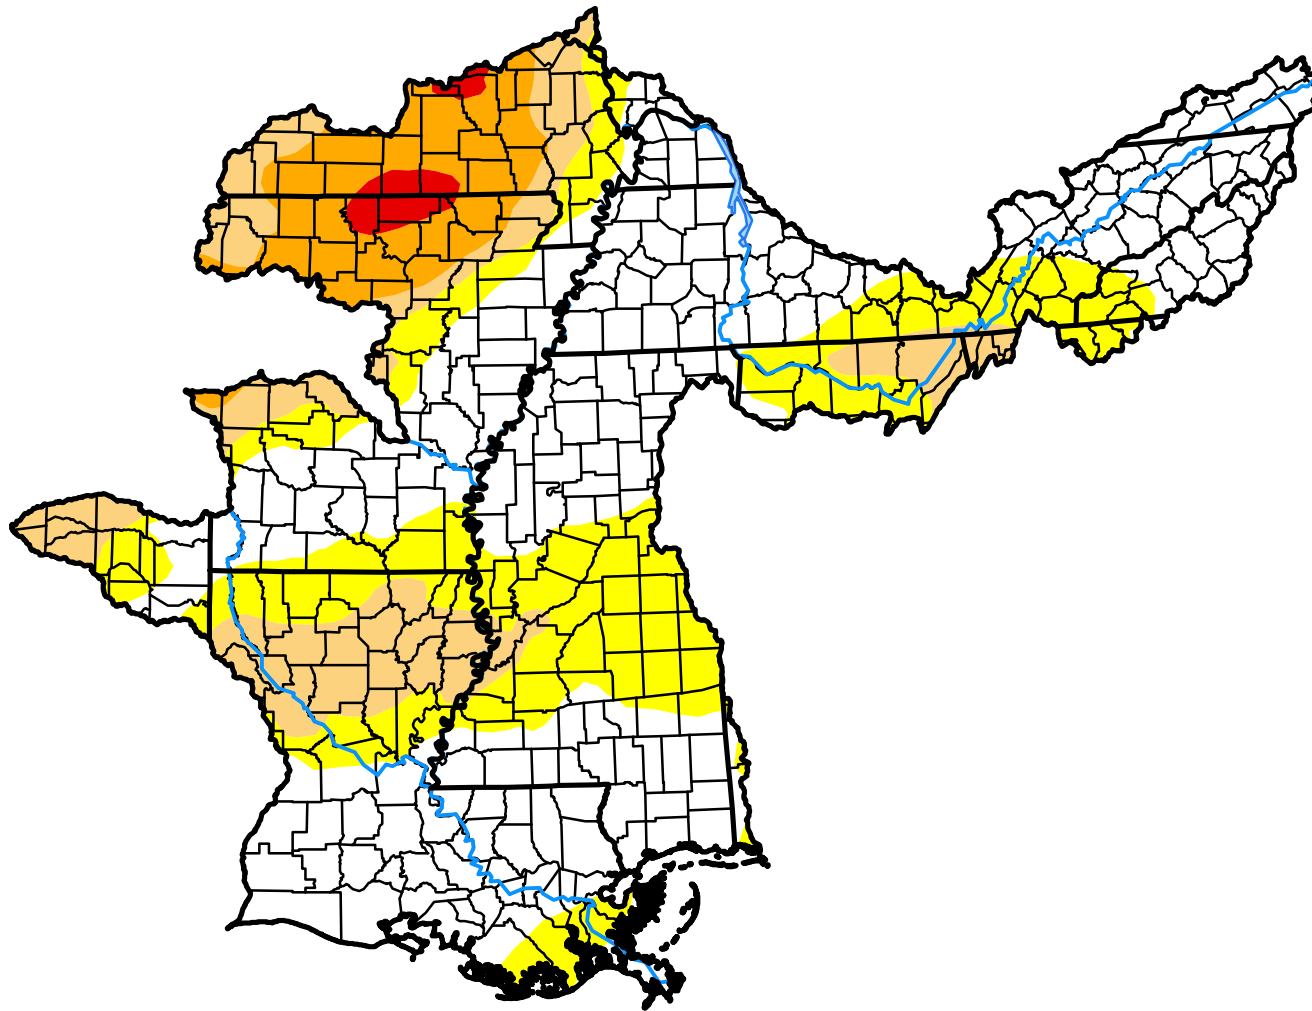

# U.S. Drought Monitor

## Lower Mississippi RFC

February 13, 2018  
(Released Thursday, Feb. 15, 2018)  
Valid 7 a.m. EST

### Intensity:

-  D0 Abnormally Dry
-  D1 Moderate Drought
-  D2 Severe Drought
-  D3 Extreme Drought
-  D4 Exceptional Drought

*The Drought Monitor focuses on broad-scale conditions. Local conditions may vary. See accompanying text summary for forecast statements.*