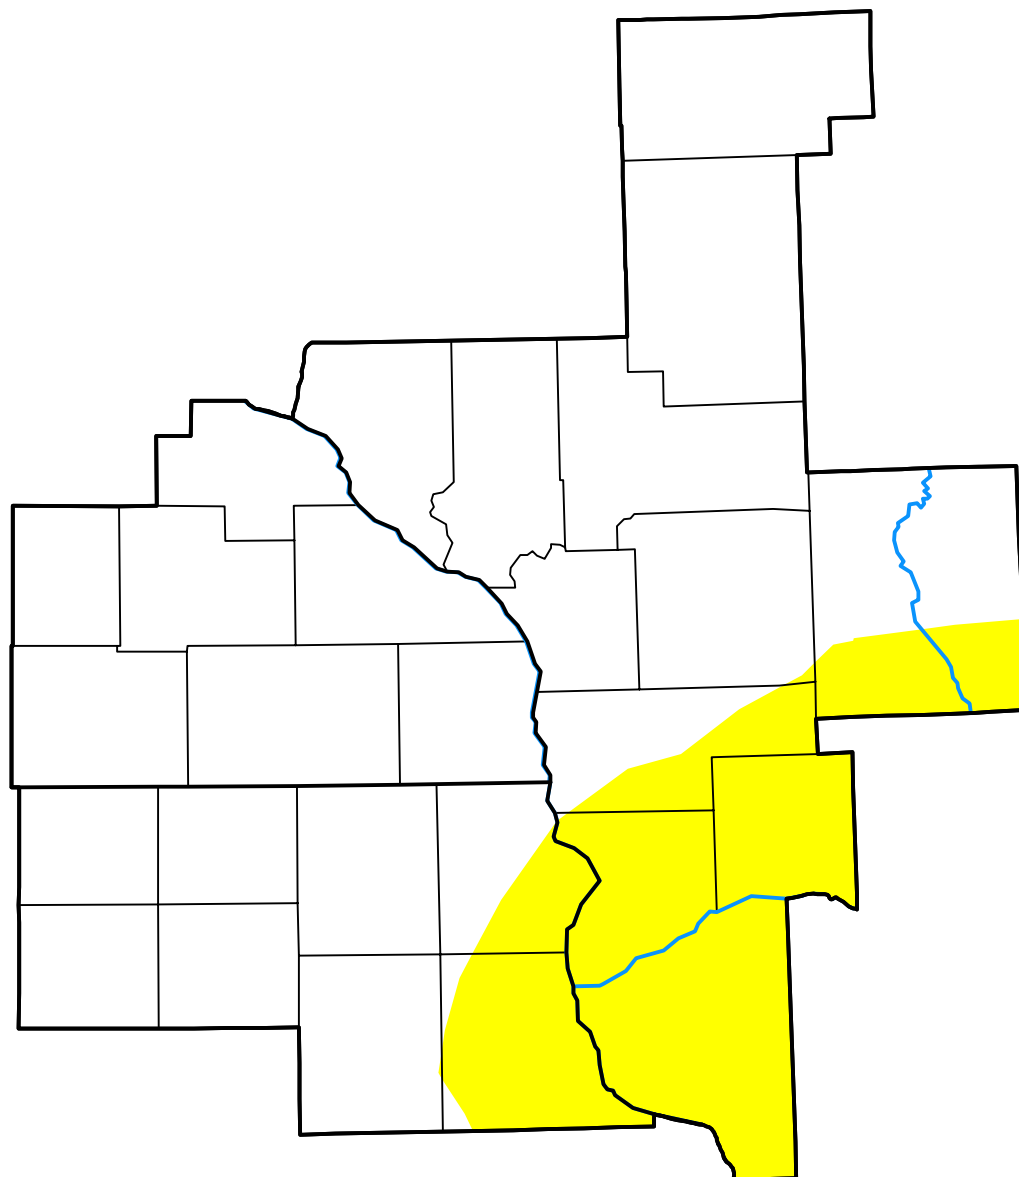

U.S. Drought Monitor LaCrosse, WI WFO

February 13, 2018
(Released Thursday, Feb. 15, 2018)
Valid 7 a.m. EST

Intensity:

-  None
-  D0 Abnormally Dry
-  D1 Moderate Drought
-  D2 Severe Drought
-  D3 Extreme Drought
-  D4 Exceptional Drought

The Drought Monitor focuses on broad-scale conditions. Local conditions may vary. For more information on the Drought Monitor, go to <https://droughtmonitor.unl.edu/About.aspx>

Author:

Eric Luebehusen
U.S. Department of Agriculture