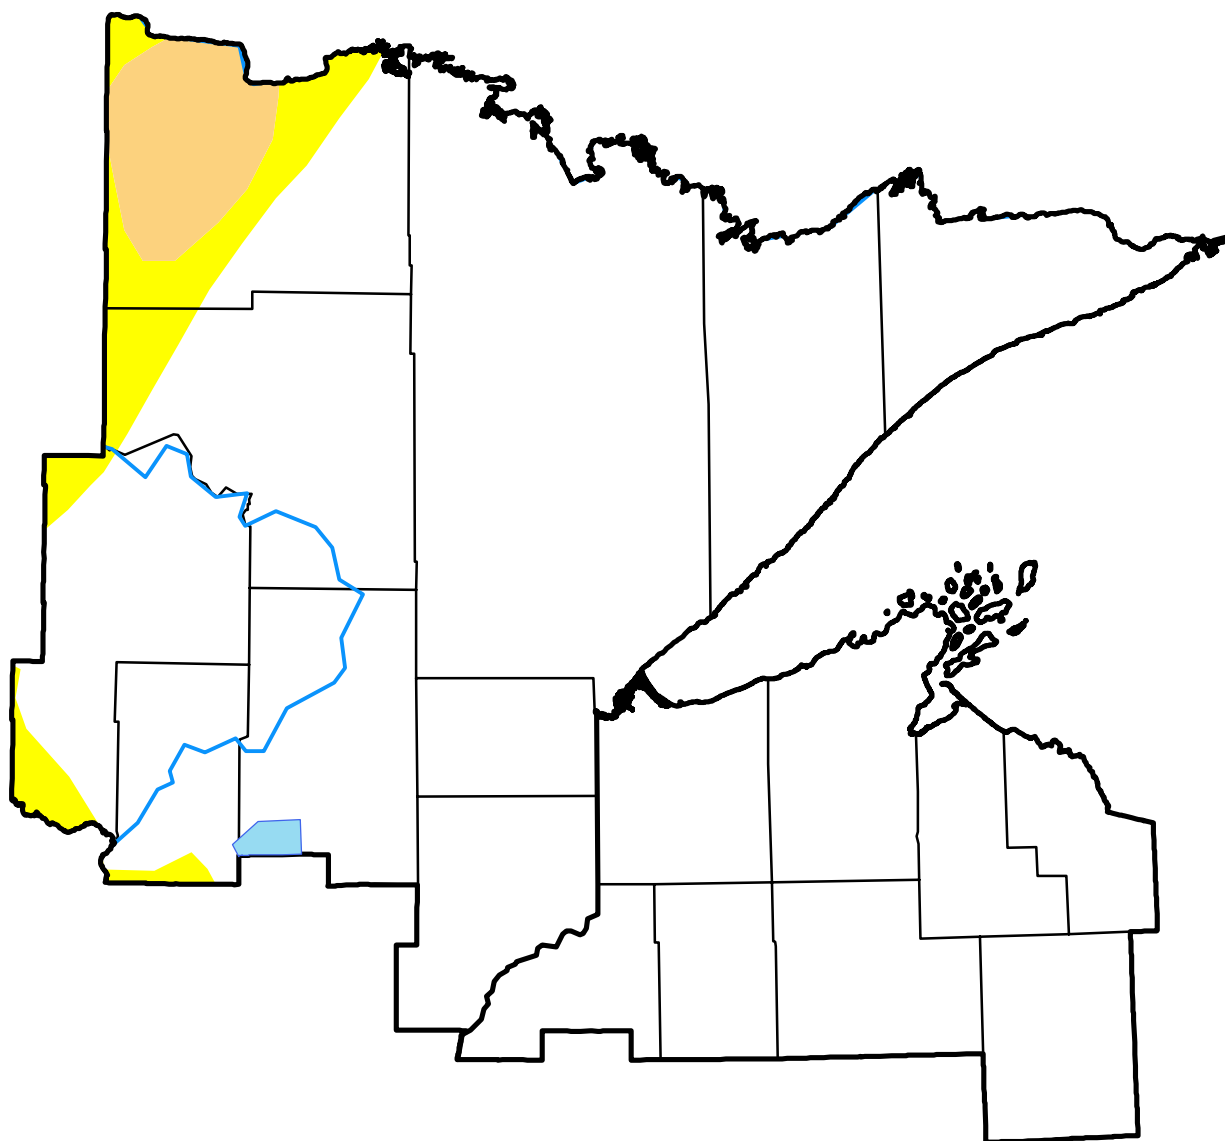

U.S. Drought Monitor Duluth, MN WFO

February 13, 2018
(Released Thursday, Feb. 15, 2018)
Valid 7 a.m. EST

Intensity:

-  D0 Abnormally Dry
-  D1 Moderate Drought
-  D2 Severe Drought
-  D3 Extreme Drought
-  D4 Exceptional Drought

The Drought Monitor focuses on broad-scale conditions. Local conditions may vary. See accompanying text summary for forecast statements.

Author:

Eric Luebehusen
U.S. Department of Agriculture

<http://droughtmonitor.unl.edu/>