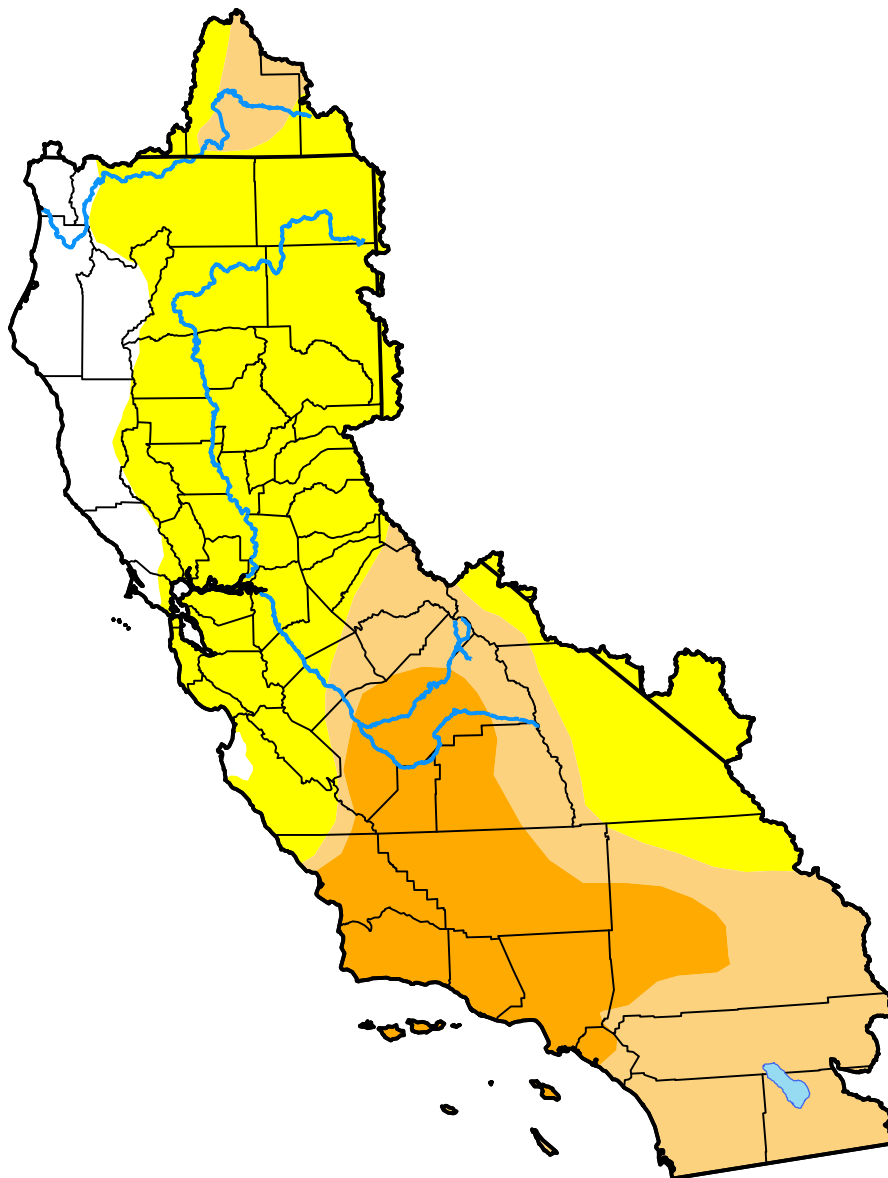

U.S. Drought Monitor California Watershed

February 27, 2018
(Released Thursday, Mar. 1, 2018)
Valid 7 a.m. EST

Intensity:

-  None
-  D0 Abnormally Dry
-  D1 Moderate Drought
-  D2 Severe Drought
-  D3 Extreme Drought
-  D4 Exceptional Drought

The Drought Monitor focuses on broad-scale conditions. Local conditions may vary. For more information on the Drought Monitor, go to <https://droughtmonitor.unl.edu/About.aspx>

Author:

Deborah Bathke
National Drought Mitigation Center