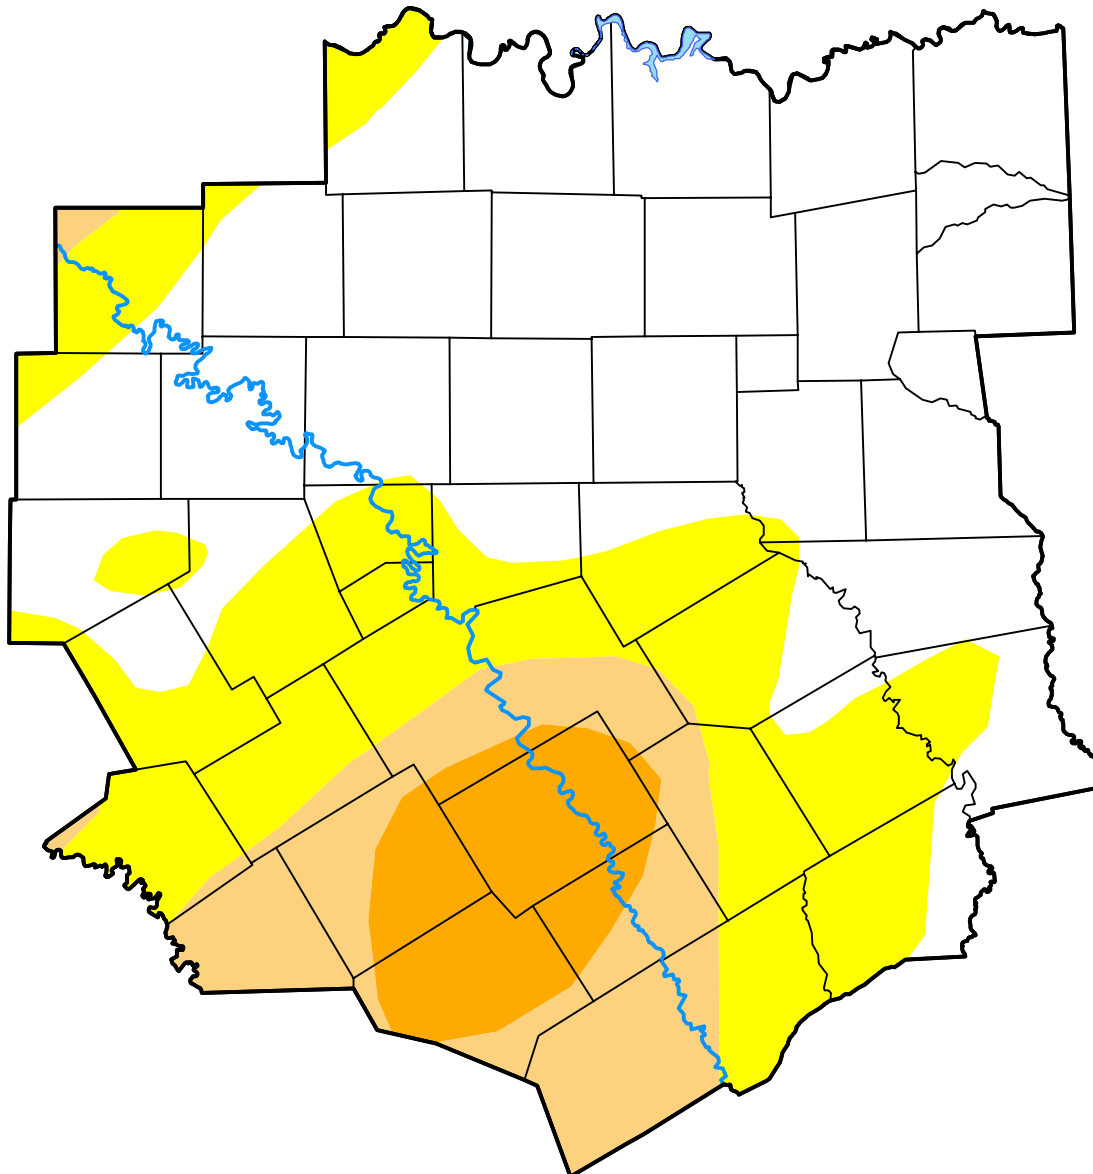

U.S. Drought Monitor

Fort Worth/Dallas, TX WFO

March 6, 2018
(Released Thursday, Mar. 8, 2018)
Valid 7 a.m. EST

Intensity:

-  None
-  D0 Abnormally Dry
-  D1 Moderate Drought
-  D2 Severe Drought
-  D3 Extreme Drought
-  D4 Exceptional Drought

The Drought Monitor focuses on broad-scale conditions. Local conditions may vary. For more information on the Drought Monitor, go to <https://droughtmonitor.unl.edu/About.aspx>

Author:

Richard Tinker
CPC/NOAA/NWS/NCEP