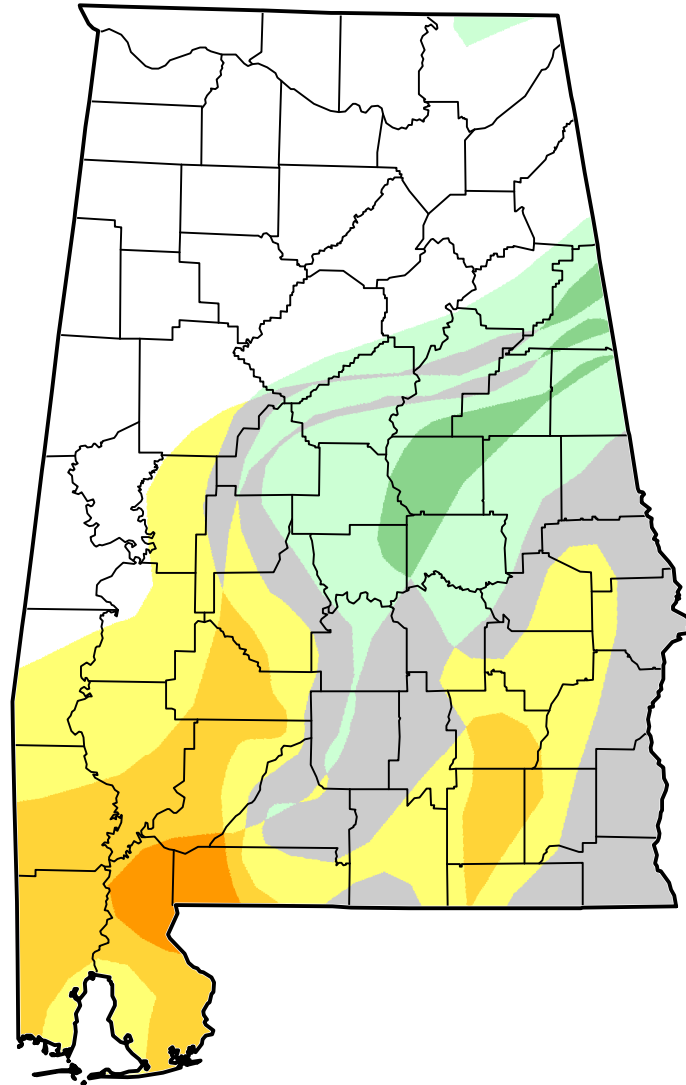

U.S. Drought Monitor Class Change - Alabama

3 Months

January 3, 2012
compared to
October 11, 2011

-  5 Class Degradation
-  4 Class Degradation
-  3 Class Degradation
-  2 Class Degradation
-  1 Class Degradation
-  No Change
-  1 Class Improvement
-  2 Class Improvement
-  3 Class Improvement
-  4 Class Improvement
-  5 Class Improvement