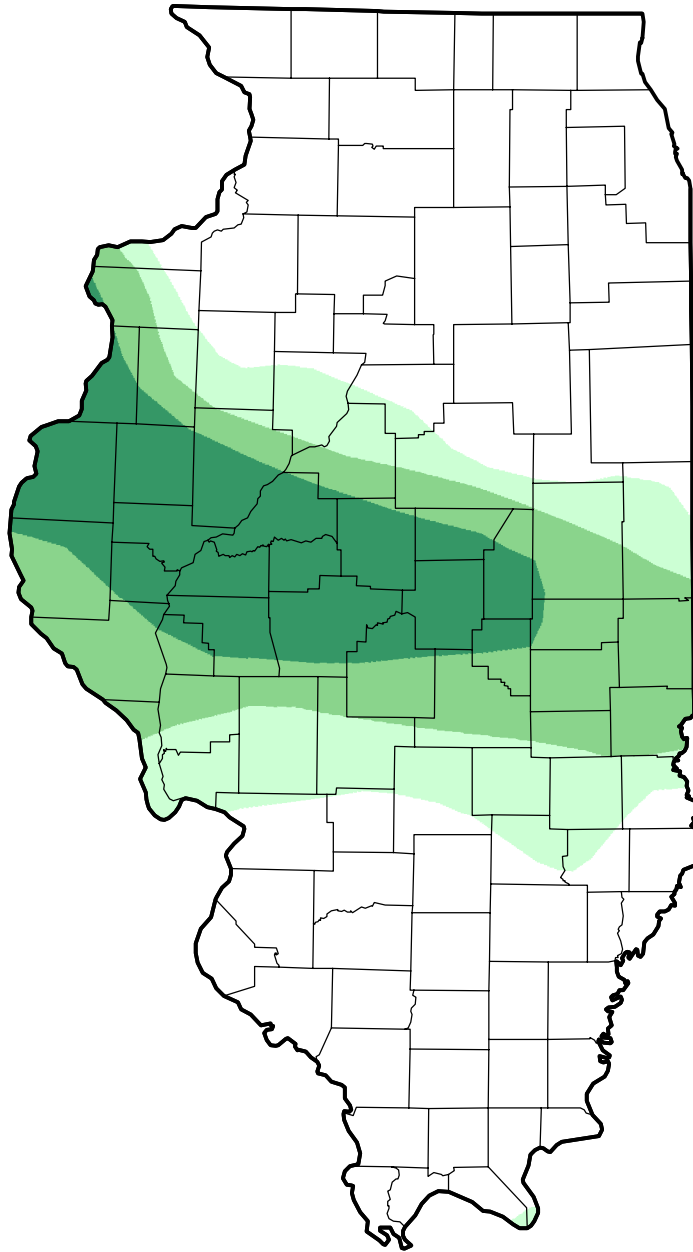

U.S. Drought Monitor Class Change - Illinois

13 Week

January 3, 2012
compared to
October 6, 2011

droughtmonitor.unl.edu