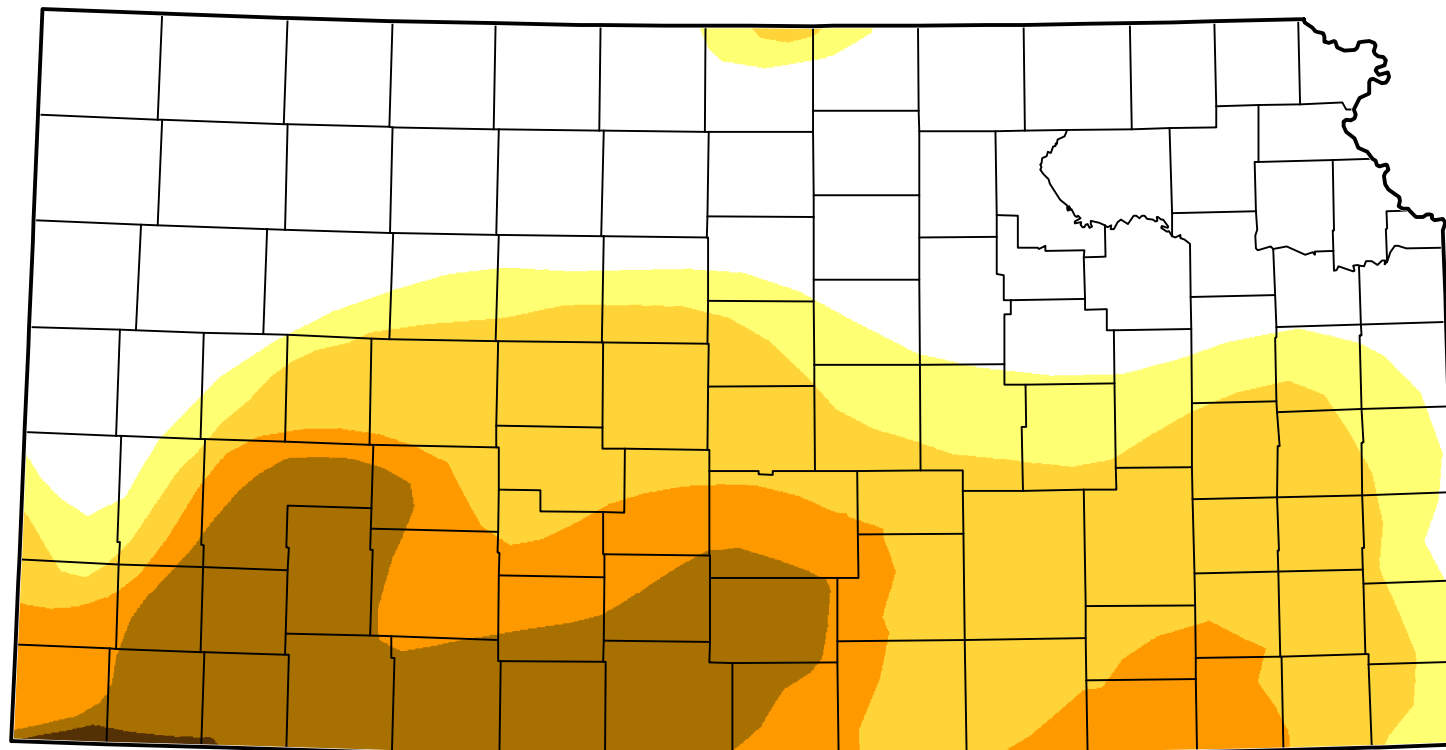

U.S. Drought Monitor Class Change - Kansas

2 Years

January 3, 2012
compared to
January 5, 2010