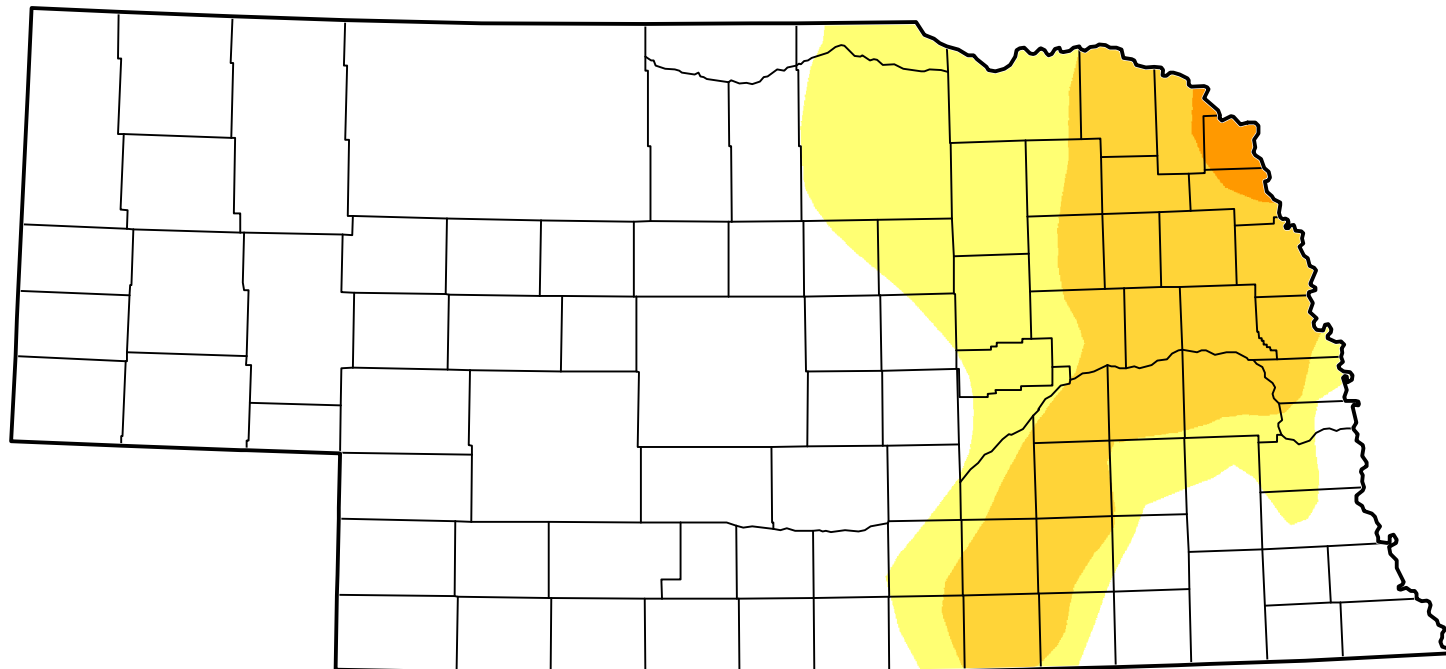

U.S. Drought Monitor Class Change - Nebraska 2 Years

-  5 Class Degradation
-  4 Class Degradation
-  3 Class Degradation
-  2 Class Degradation
-  1 Class Degradation
-  No Change
-  1 Class Improvement
-  2 Class Improvement
-  3 Class Improvement
-  4 Class Improvement
-  5 Class Improvement