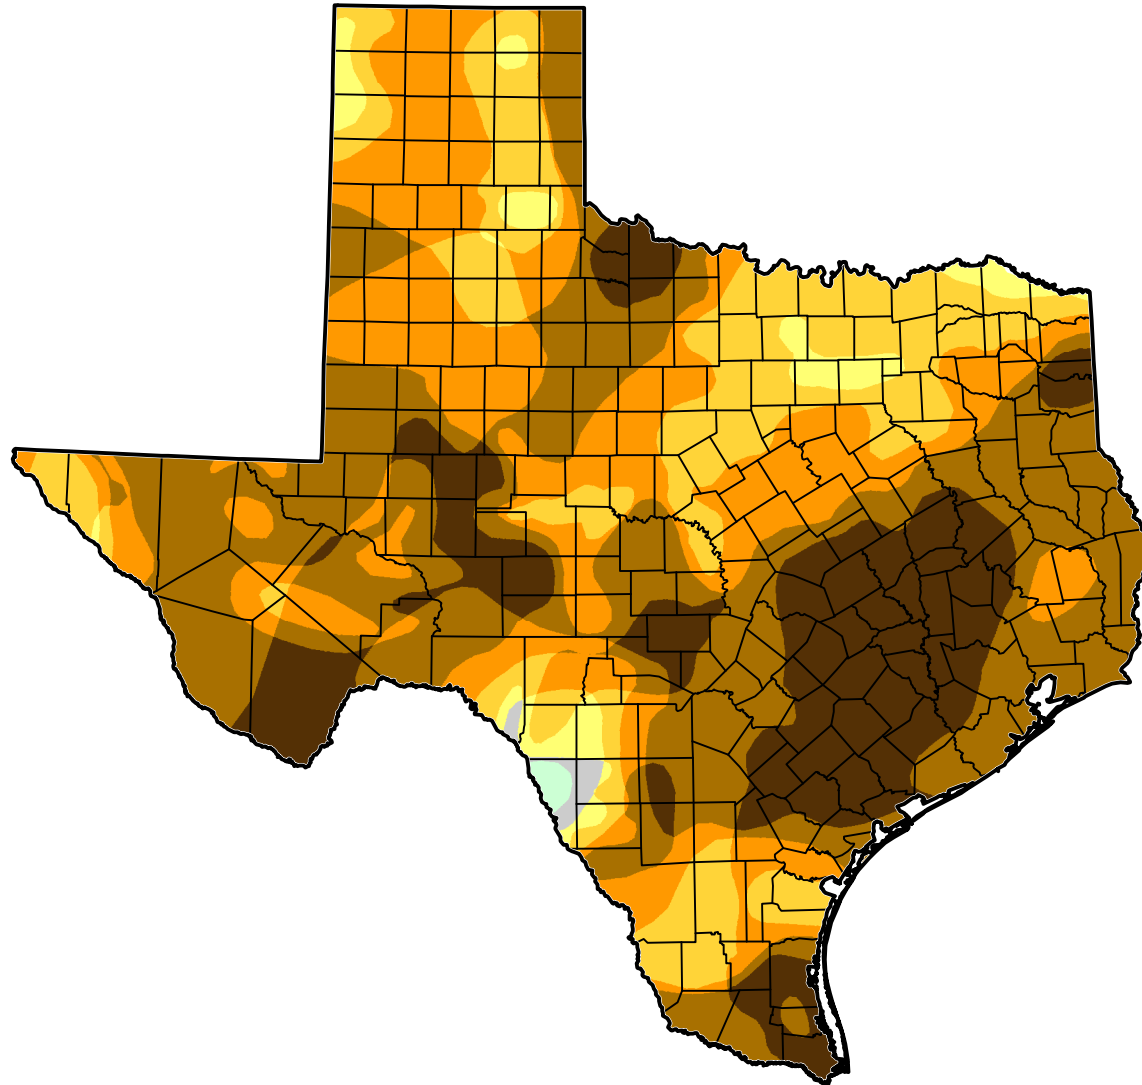

U.S. Drought Monitor Class Change - Texas

2 Years

January 3, 2012
compared to
January 5, 2010